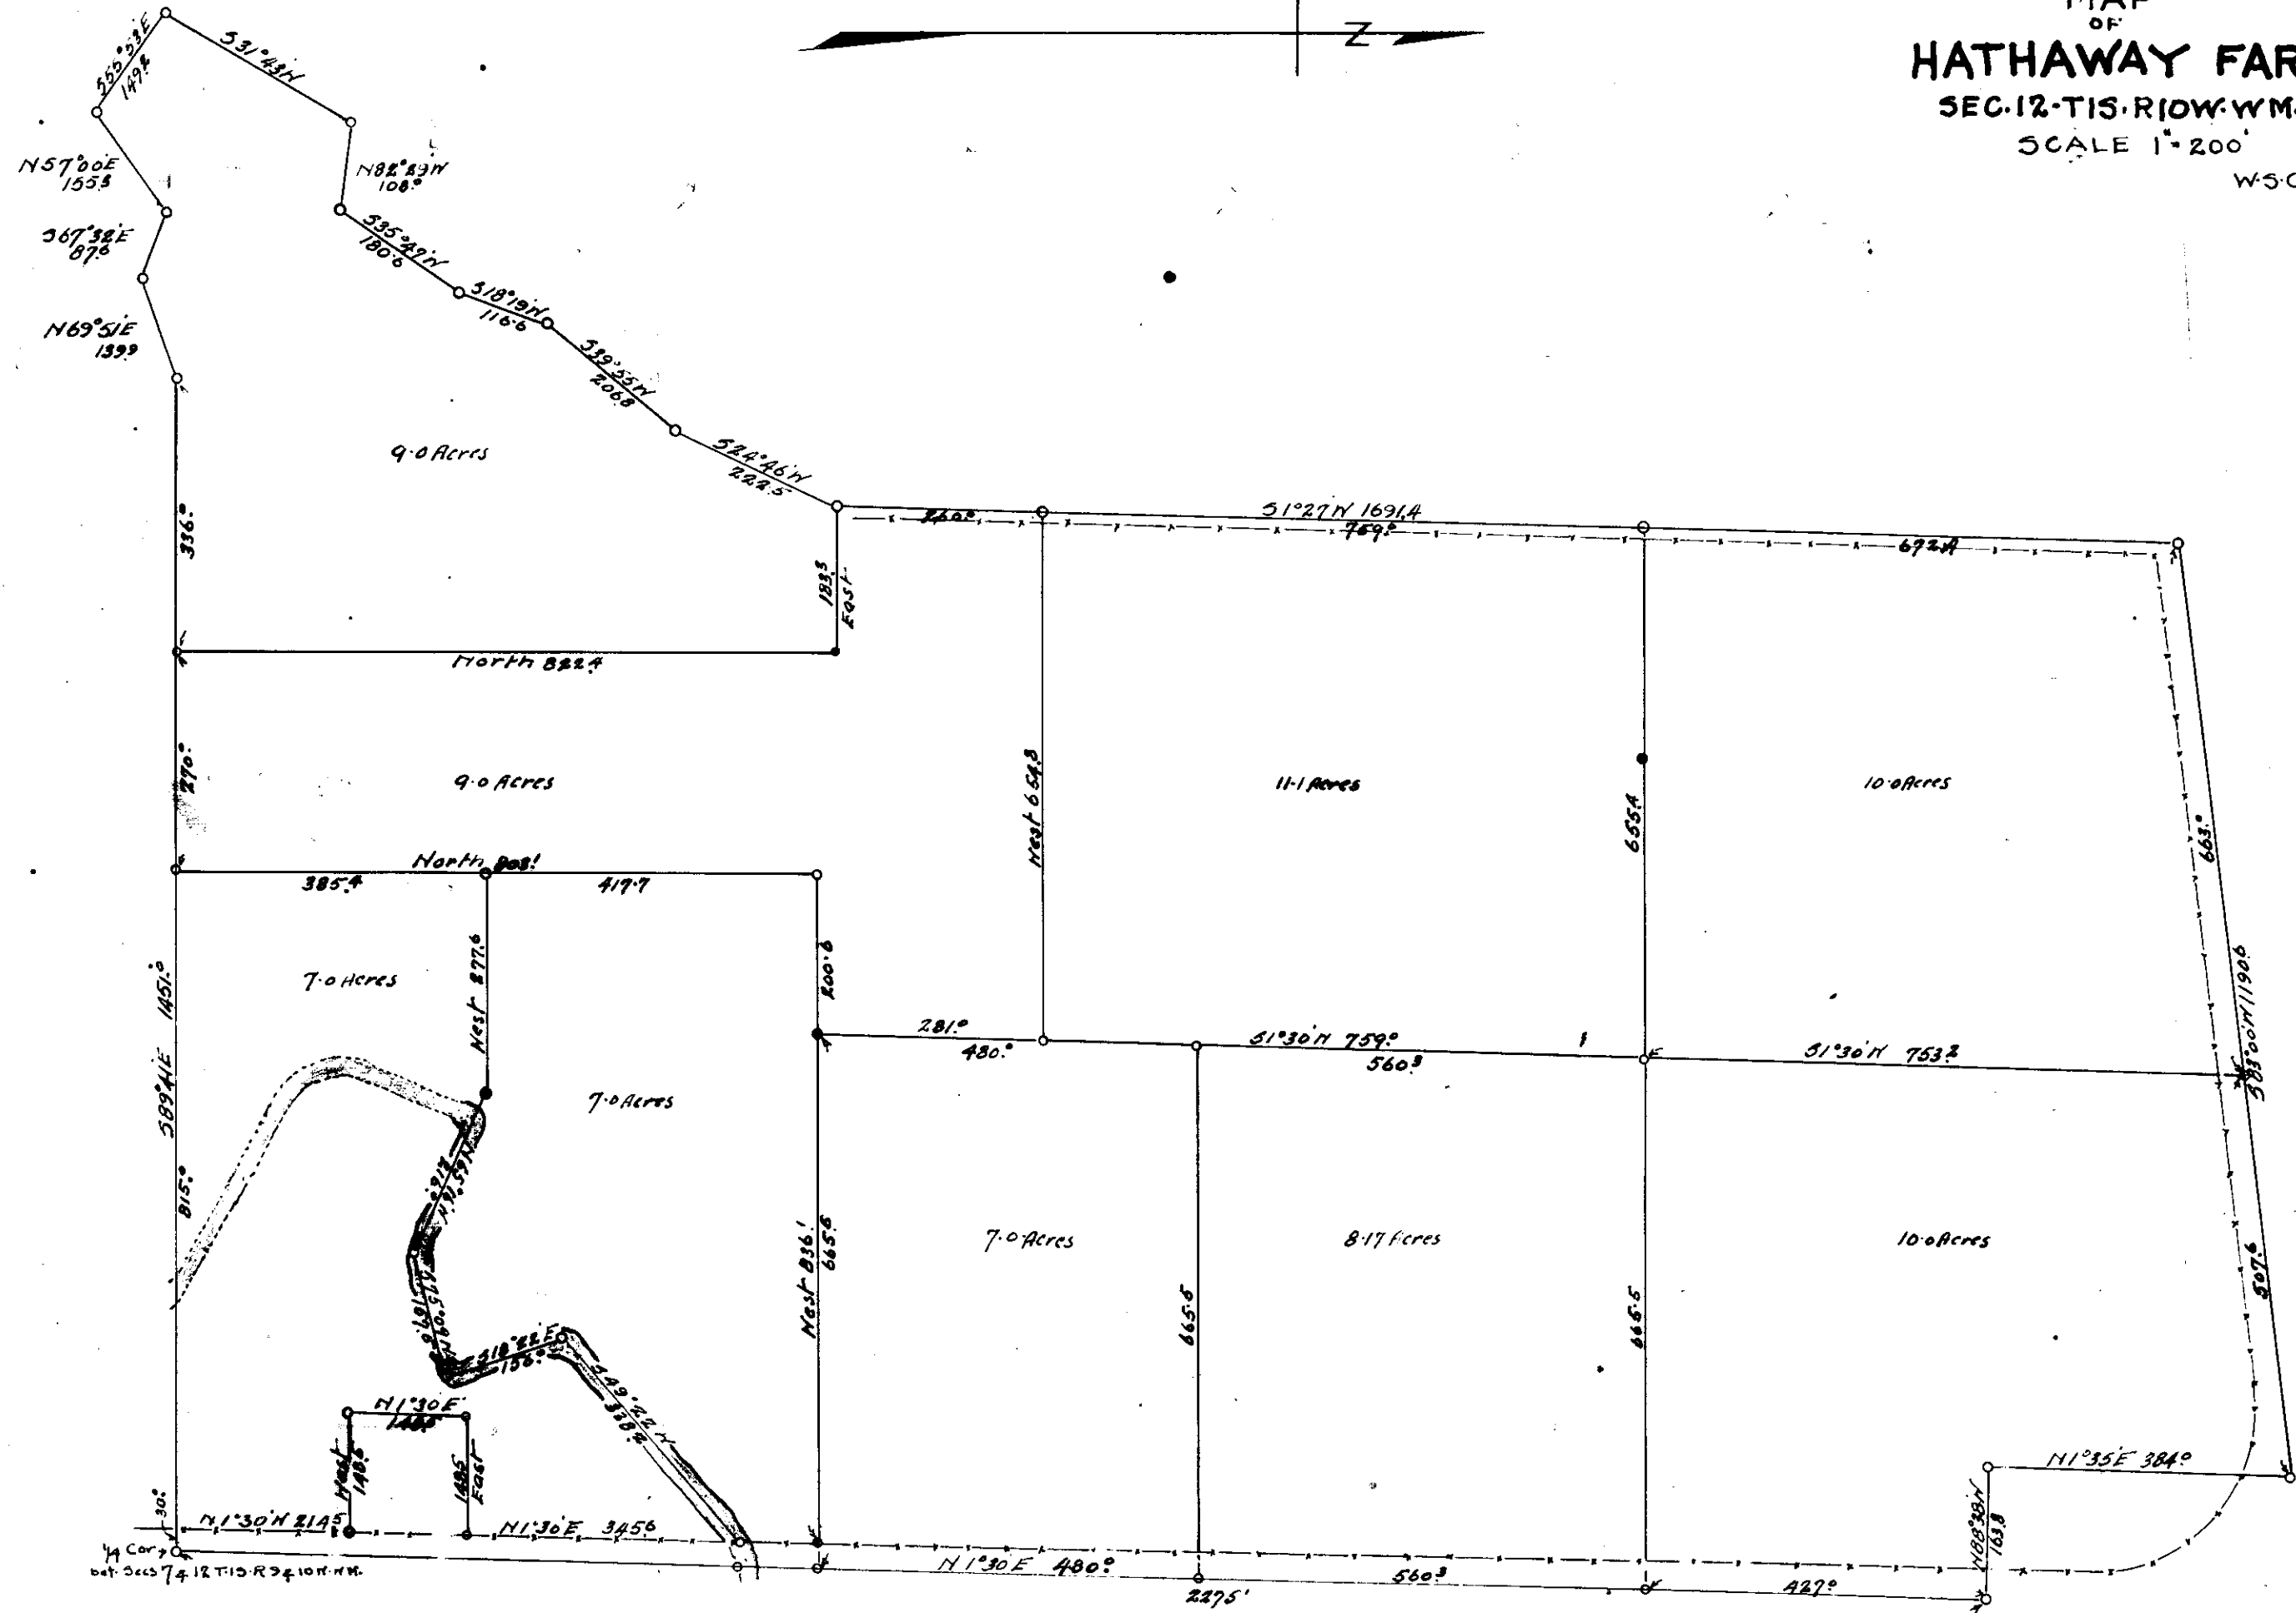

MAP
OF
HATHAWAY FARM
SEC. 12-T15-R10W-WM.
SCALE 1"=200'

W.S. Coates - 1943

1/4 Cor. 2
bet. Secs 7 & 12 T15 R2 & 10 W WM.