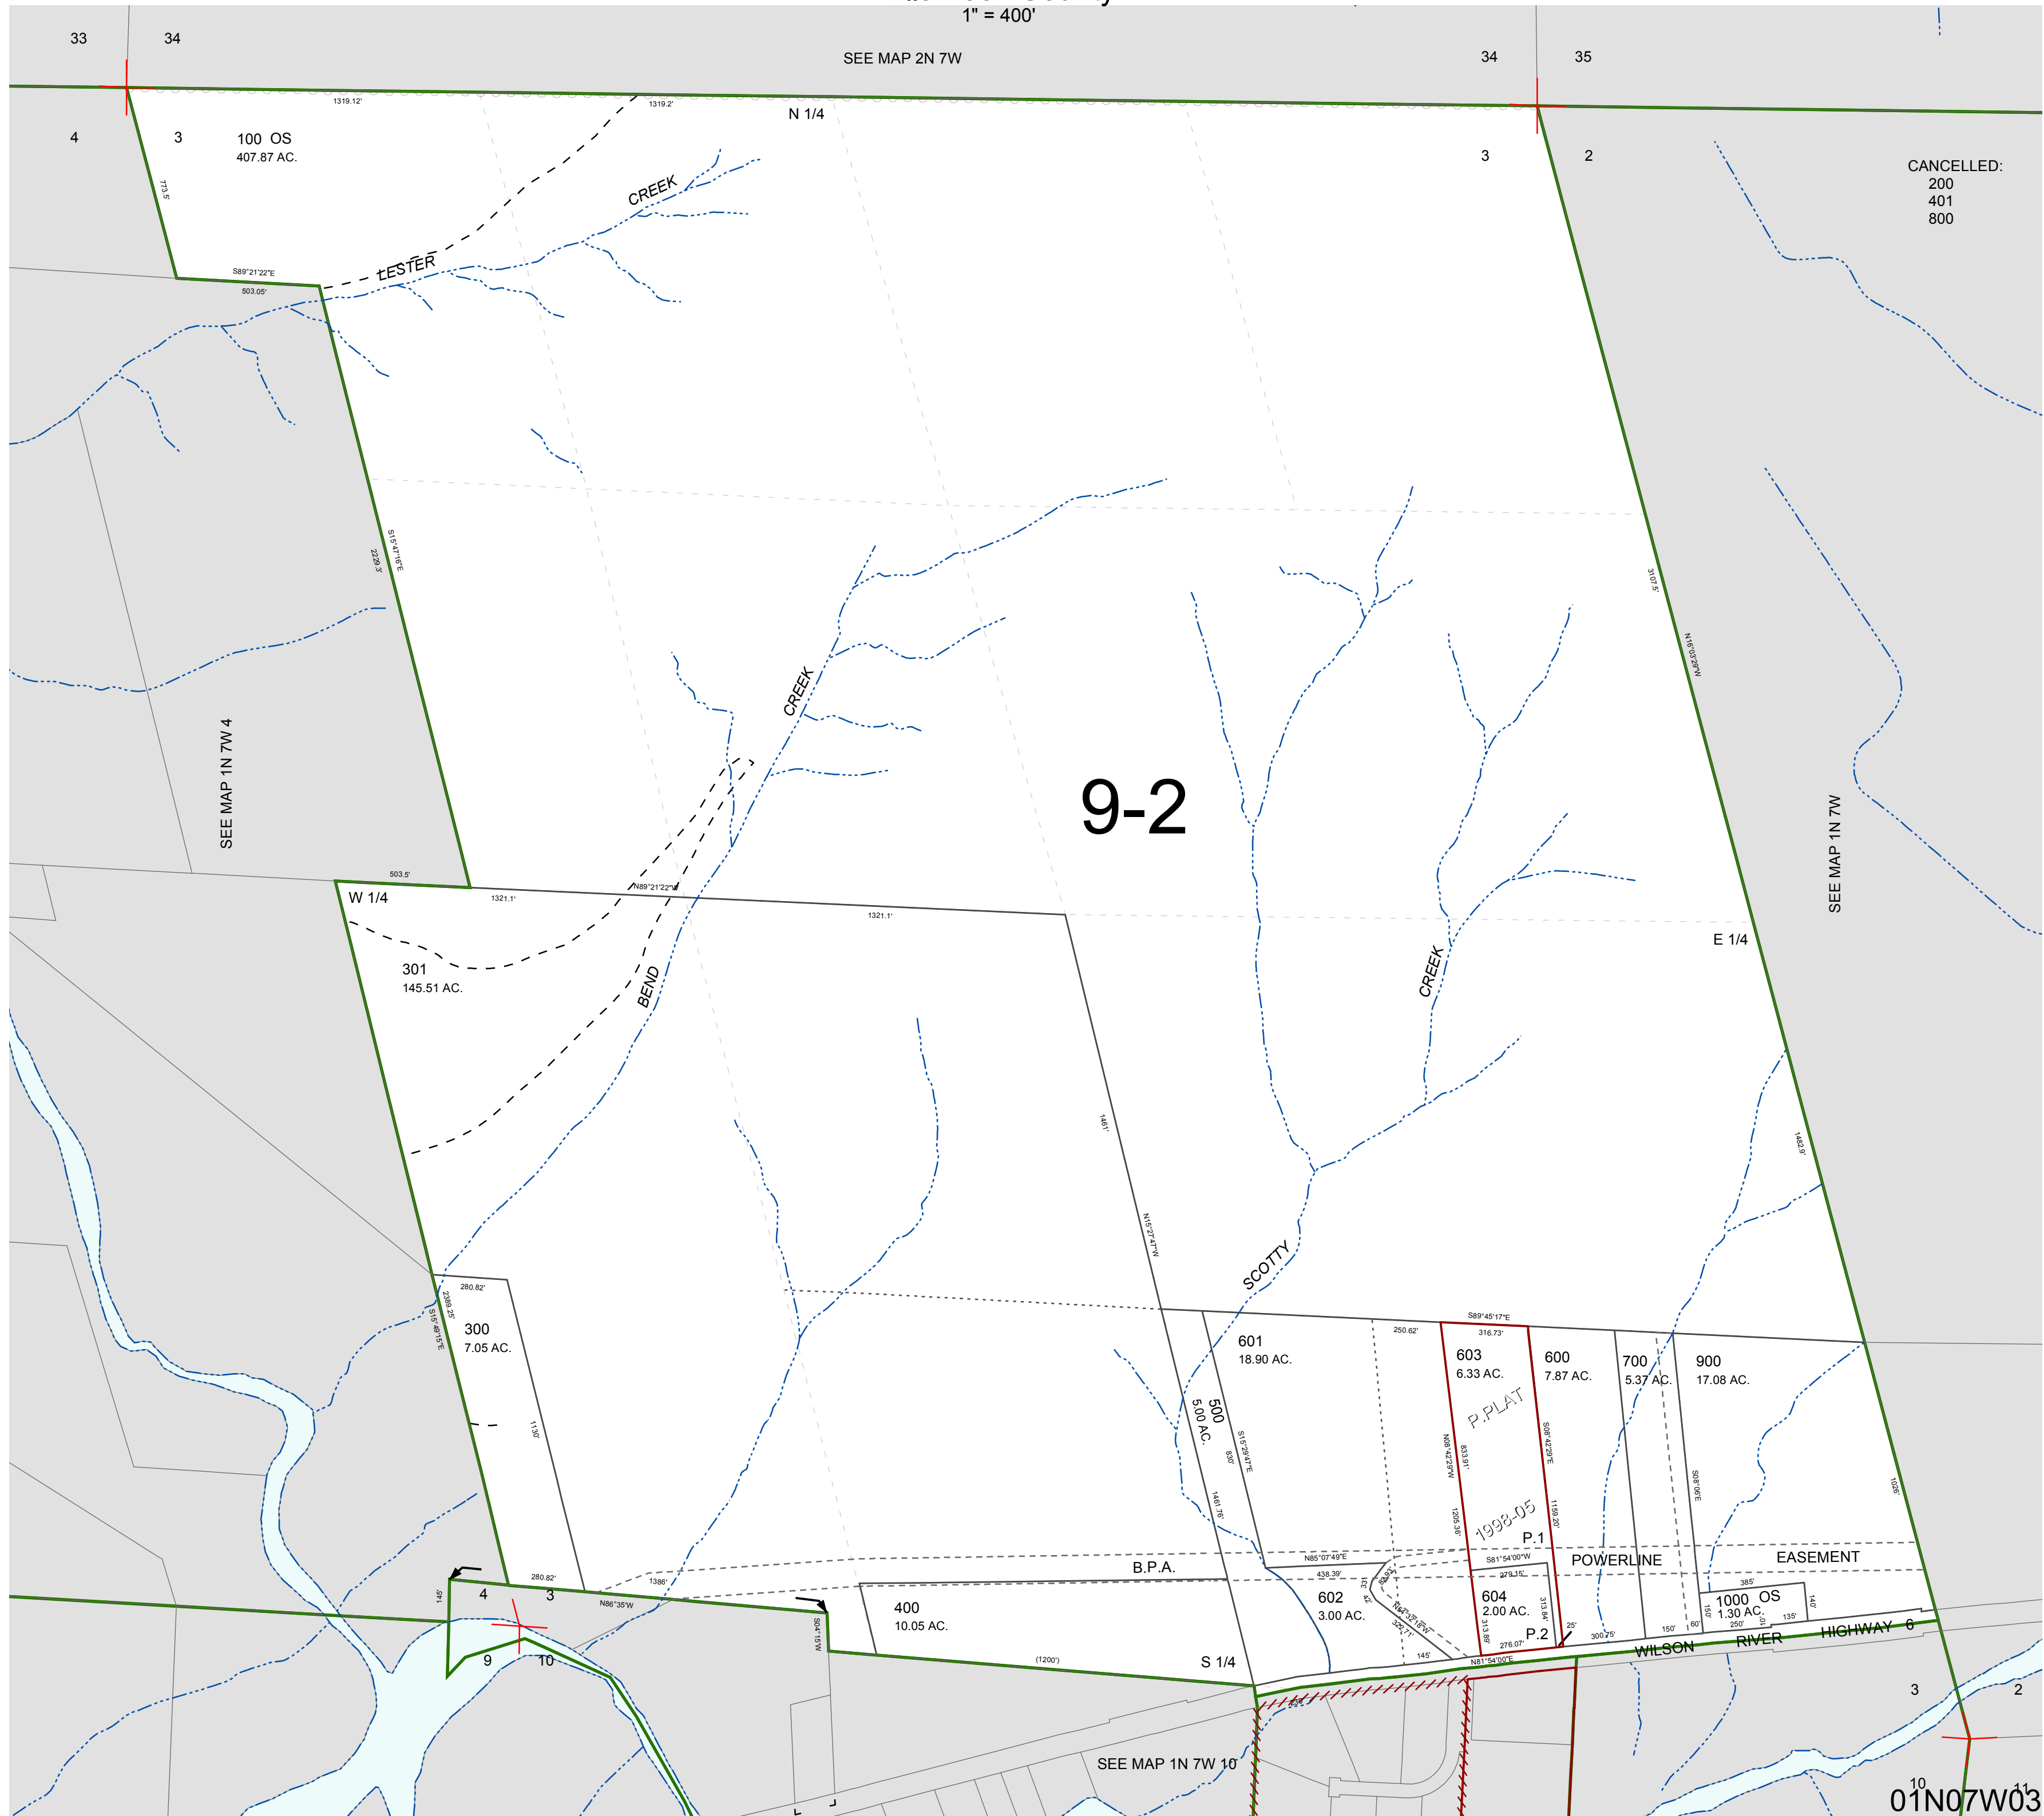

FOR ASSESSMENT AND TAXATION ONLY, NOT SUITABLE FOR LEGAL, ENGINEERING, OR SURVEY PURPOSES

SECTION 3 T.1N. R.7W. W.M.
Tillamook County

1" = 400'

01N07W03

CANCELLED:
200
401
800

9-2

10
01N07W03
REVISED 2/18/16, WS