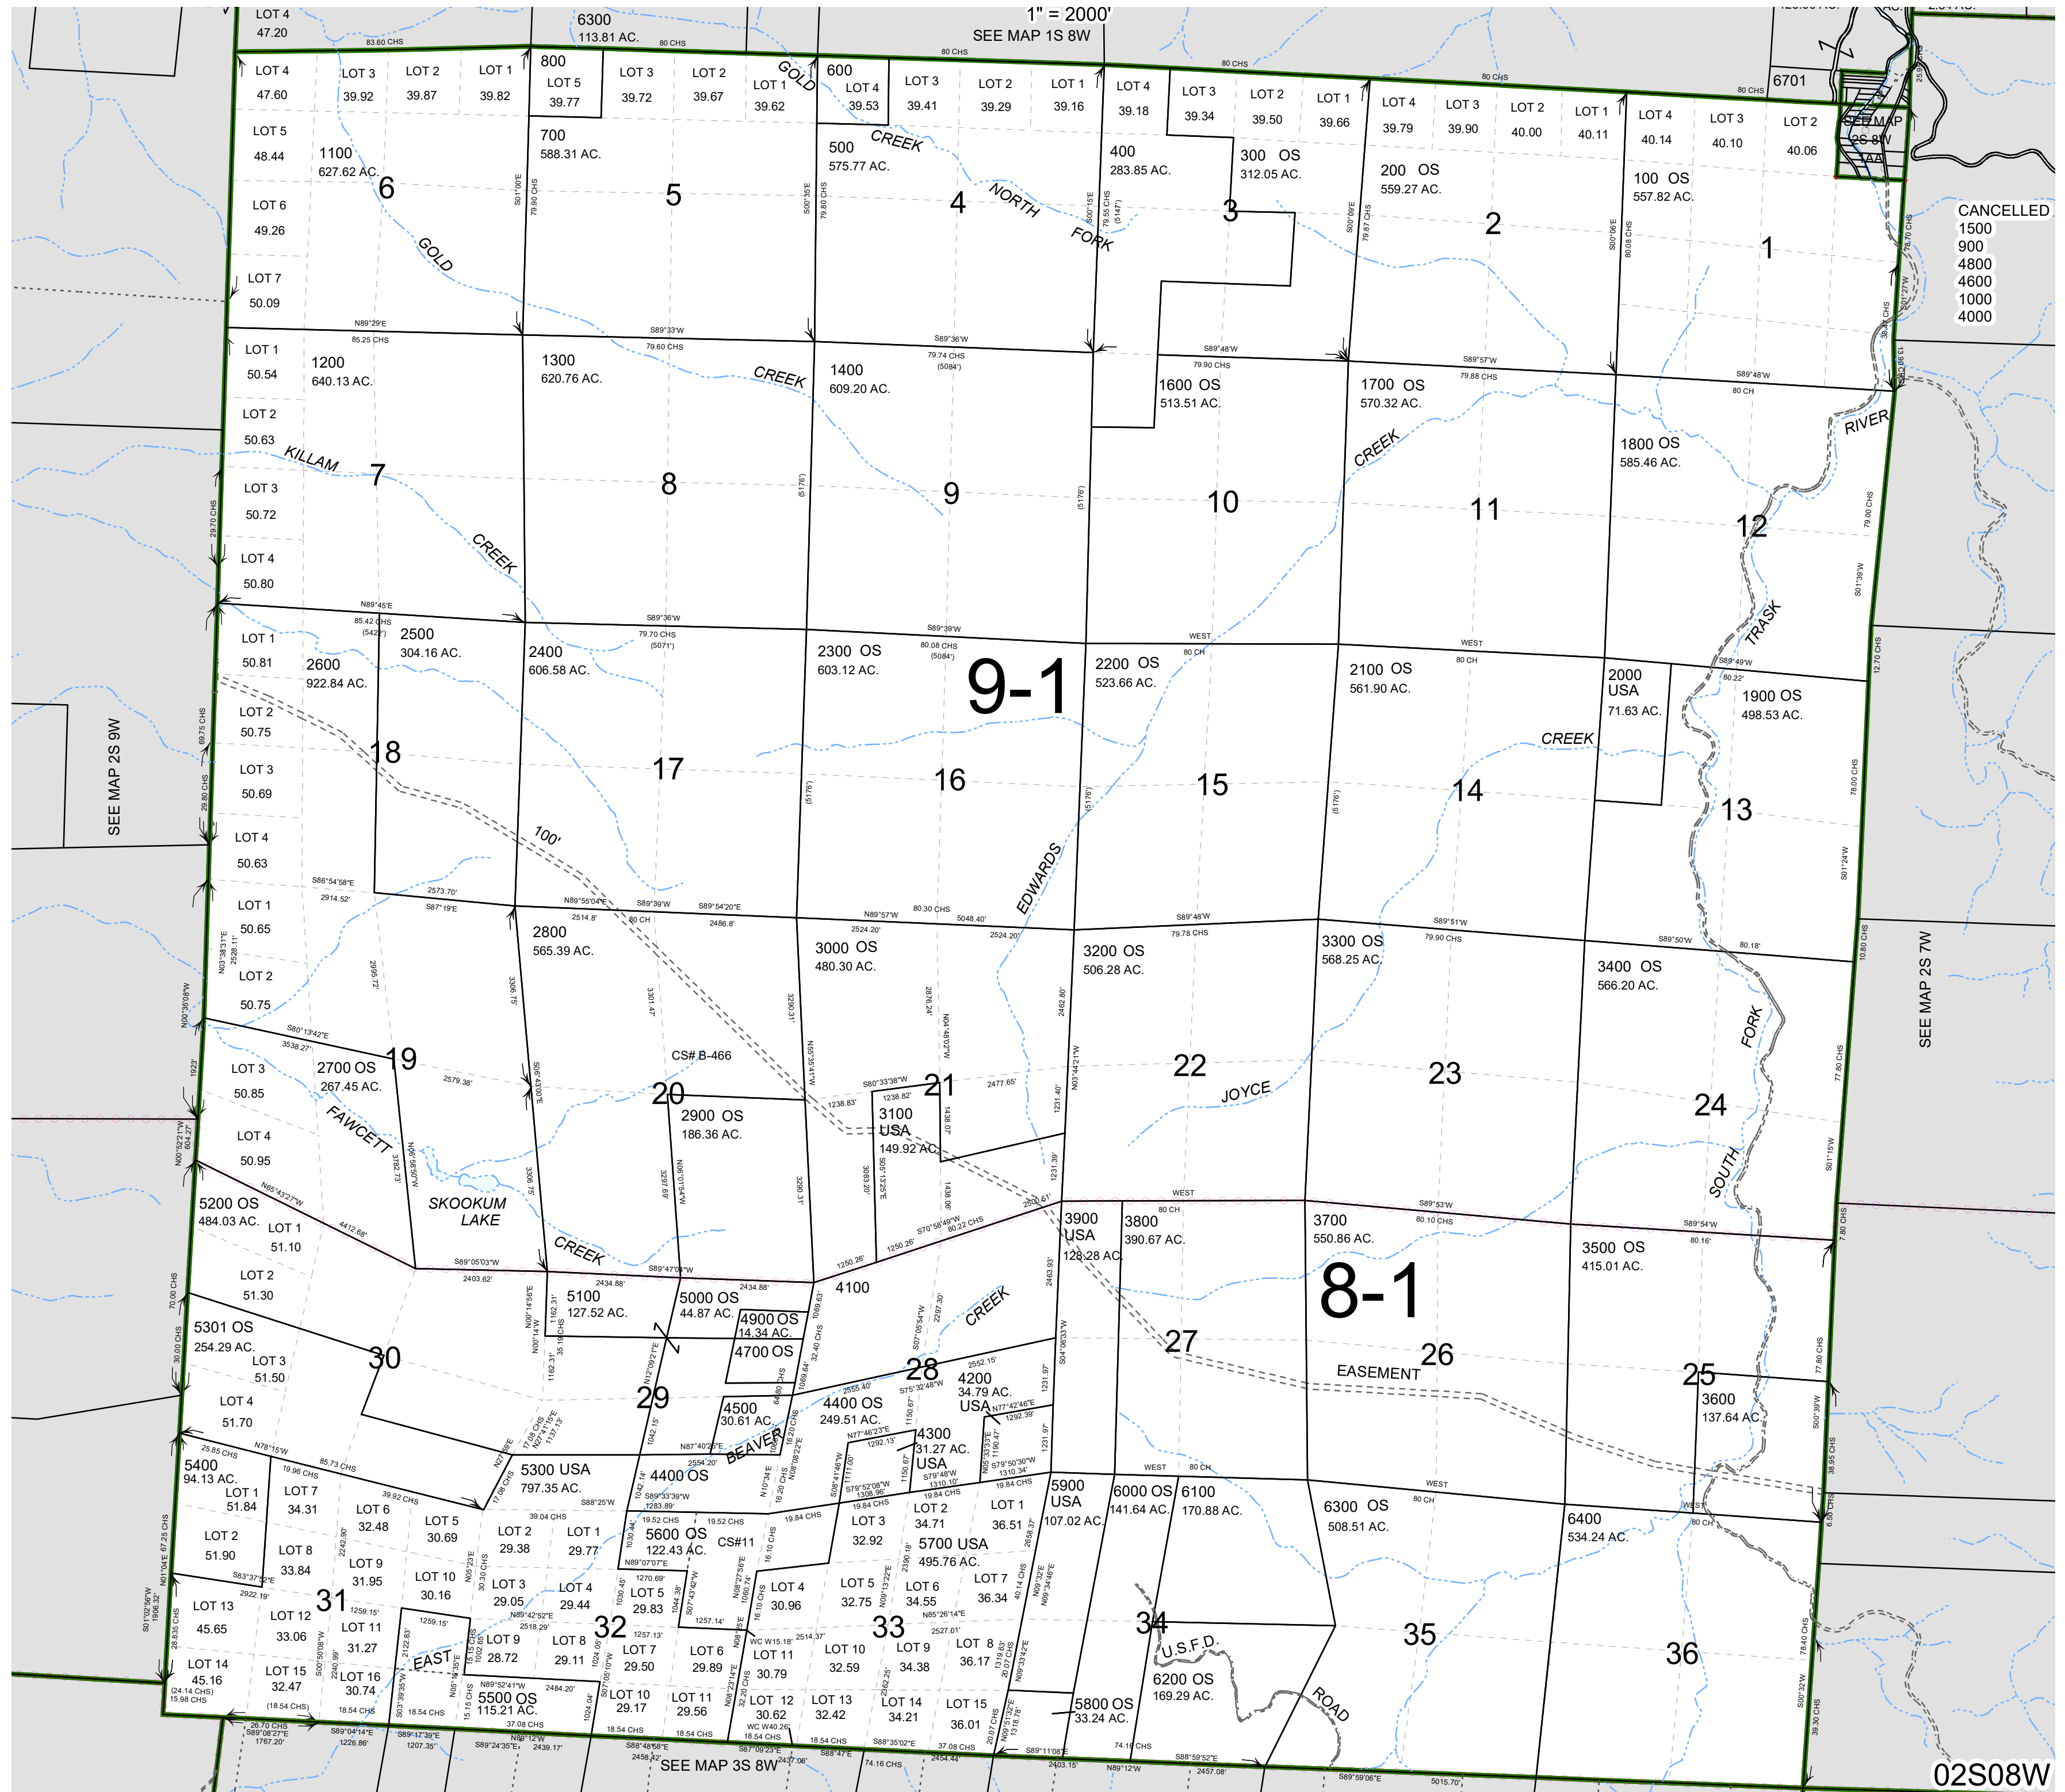

THIS MAP WAS PREPARED FOR ASSESSMENT PURPOSE ONLY

T.2S. R.8W. W.M.
TILLAMOOK COUNTY

02S08W

CANCELLED
1500
900
4800
4600
1000
4000

SEE MAP 2S 9W

9-1

8-1

SEE MAP 2S 7W

02S08W