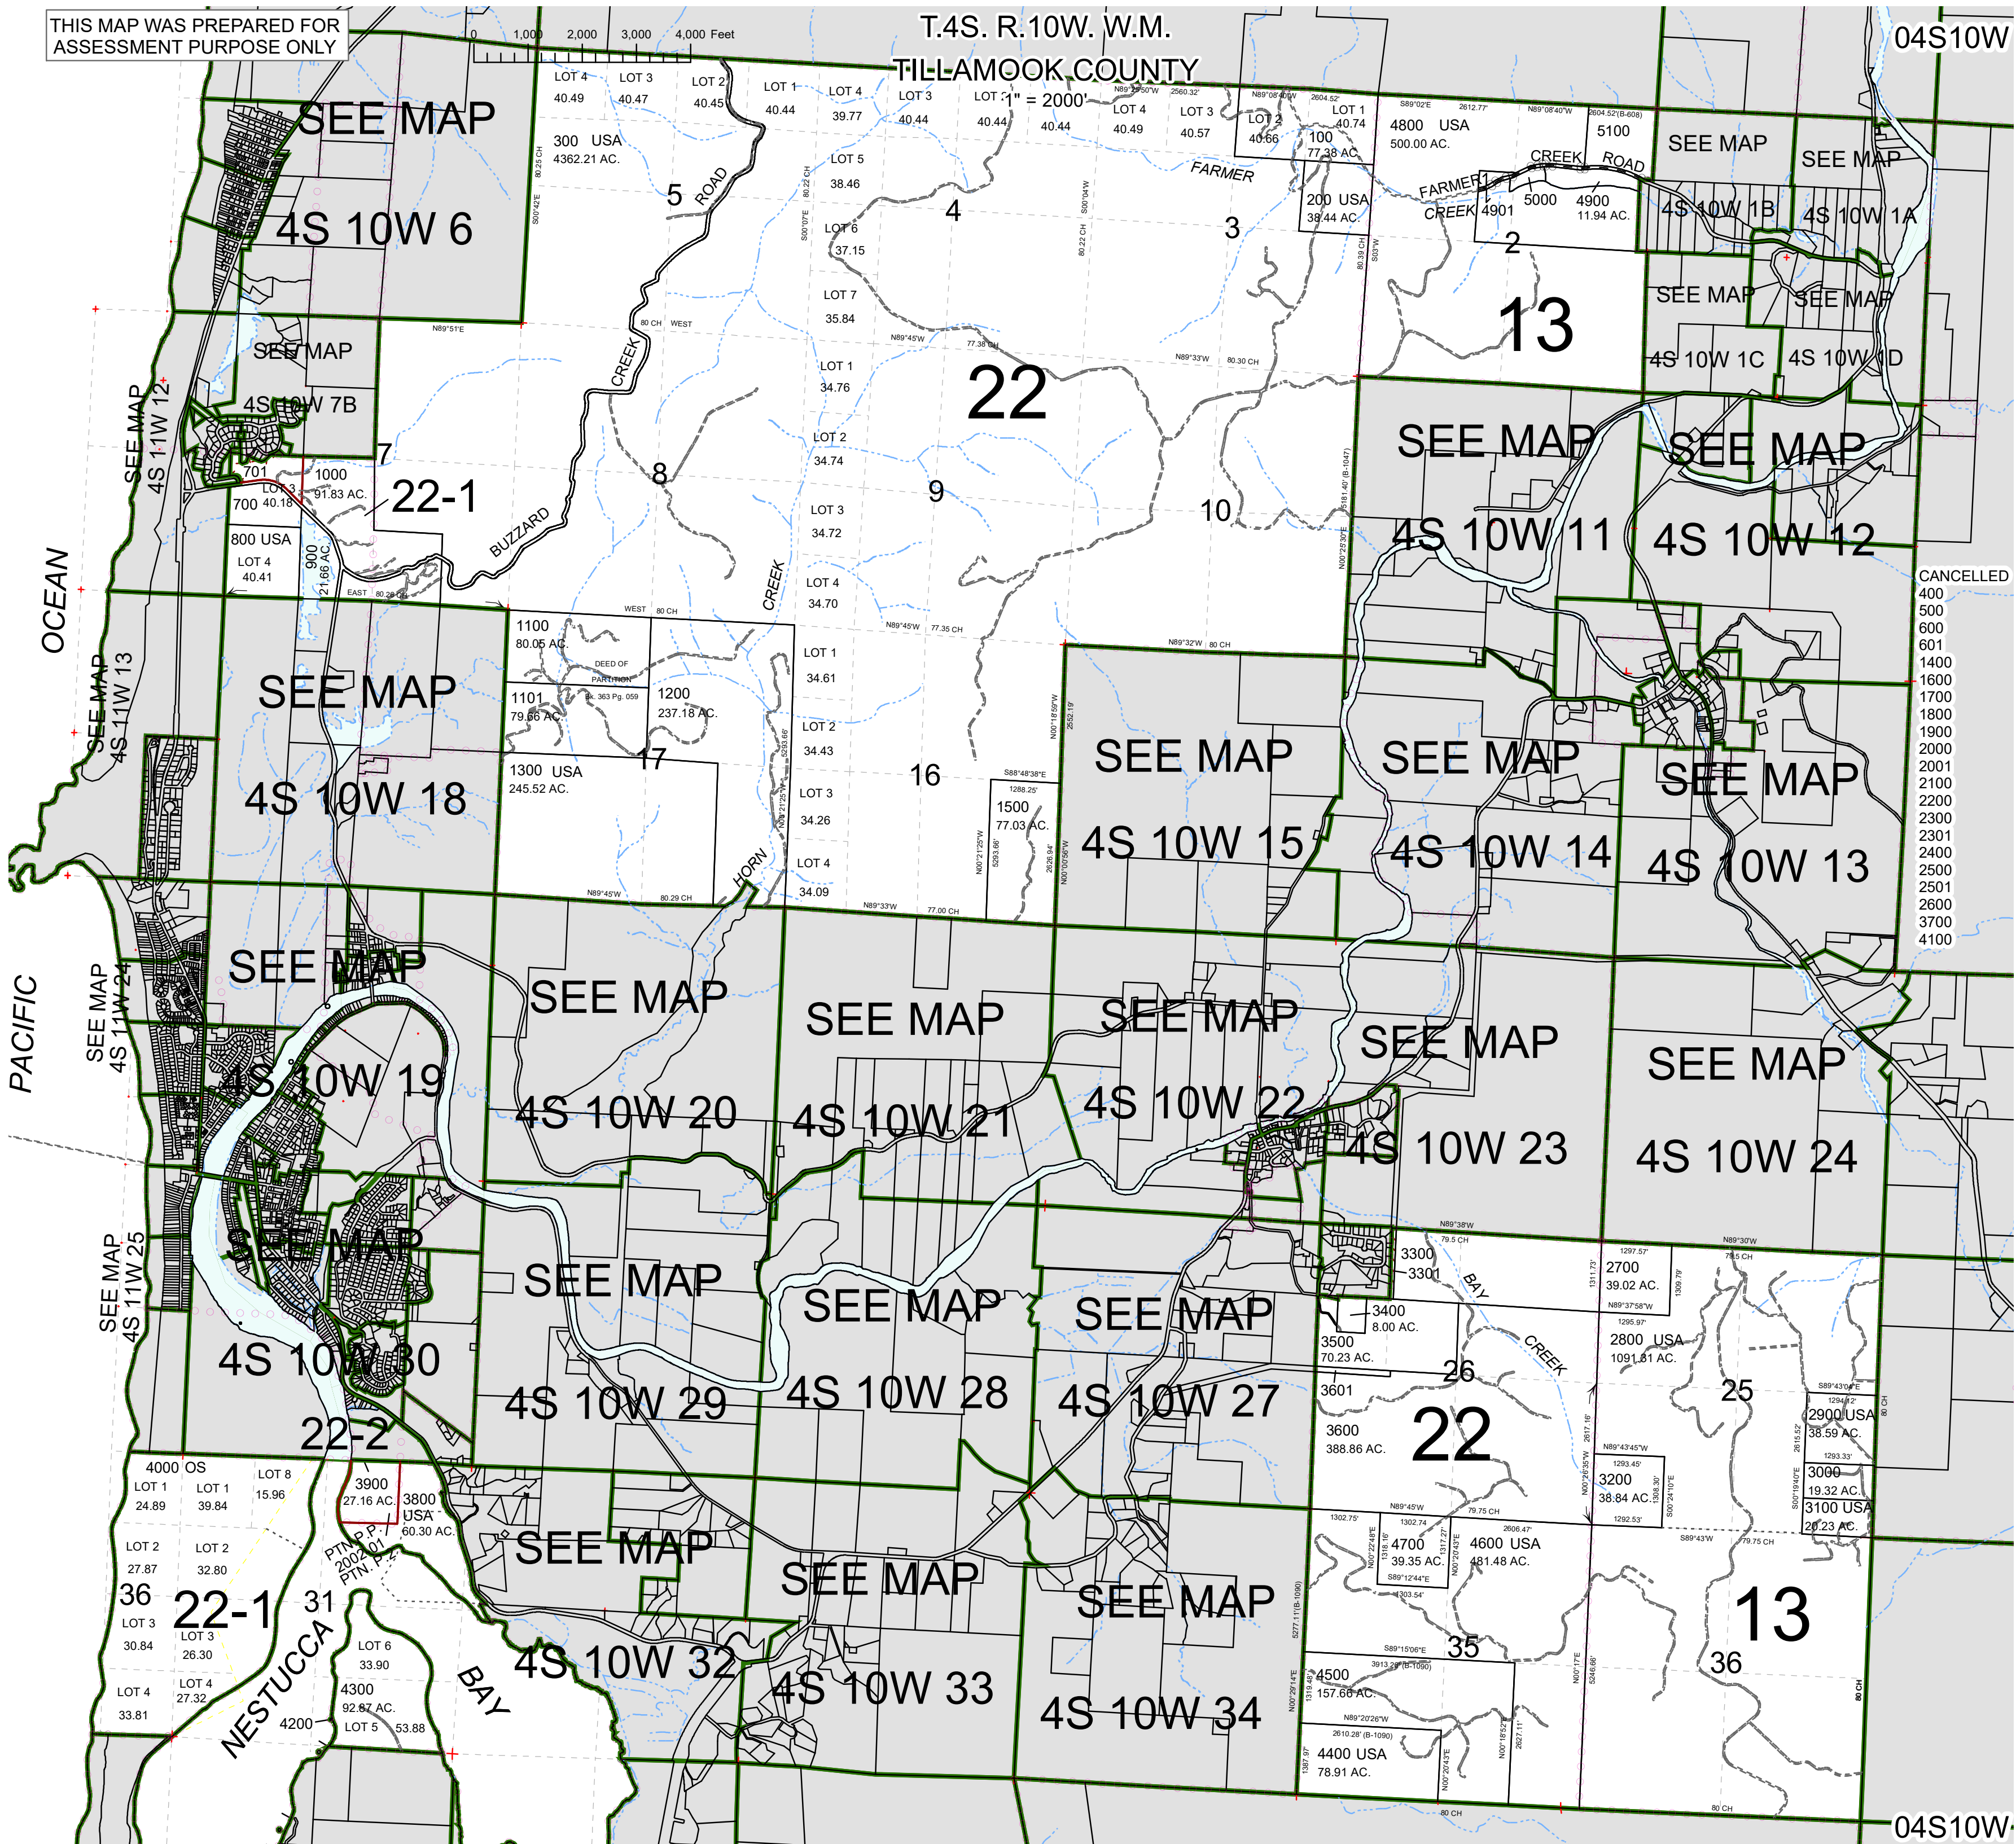

THIS MAP WAS PREPARED FOR ASSESSMENT PURPOSE ONLY

T.4S. R.10W. W.M.

TILLAMOOK COUNTY

04S10W

04S10W