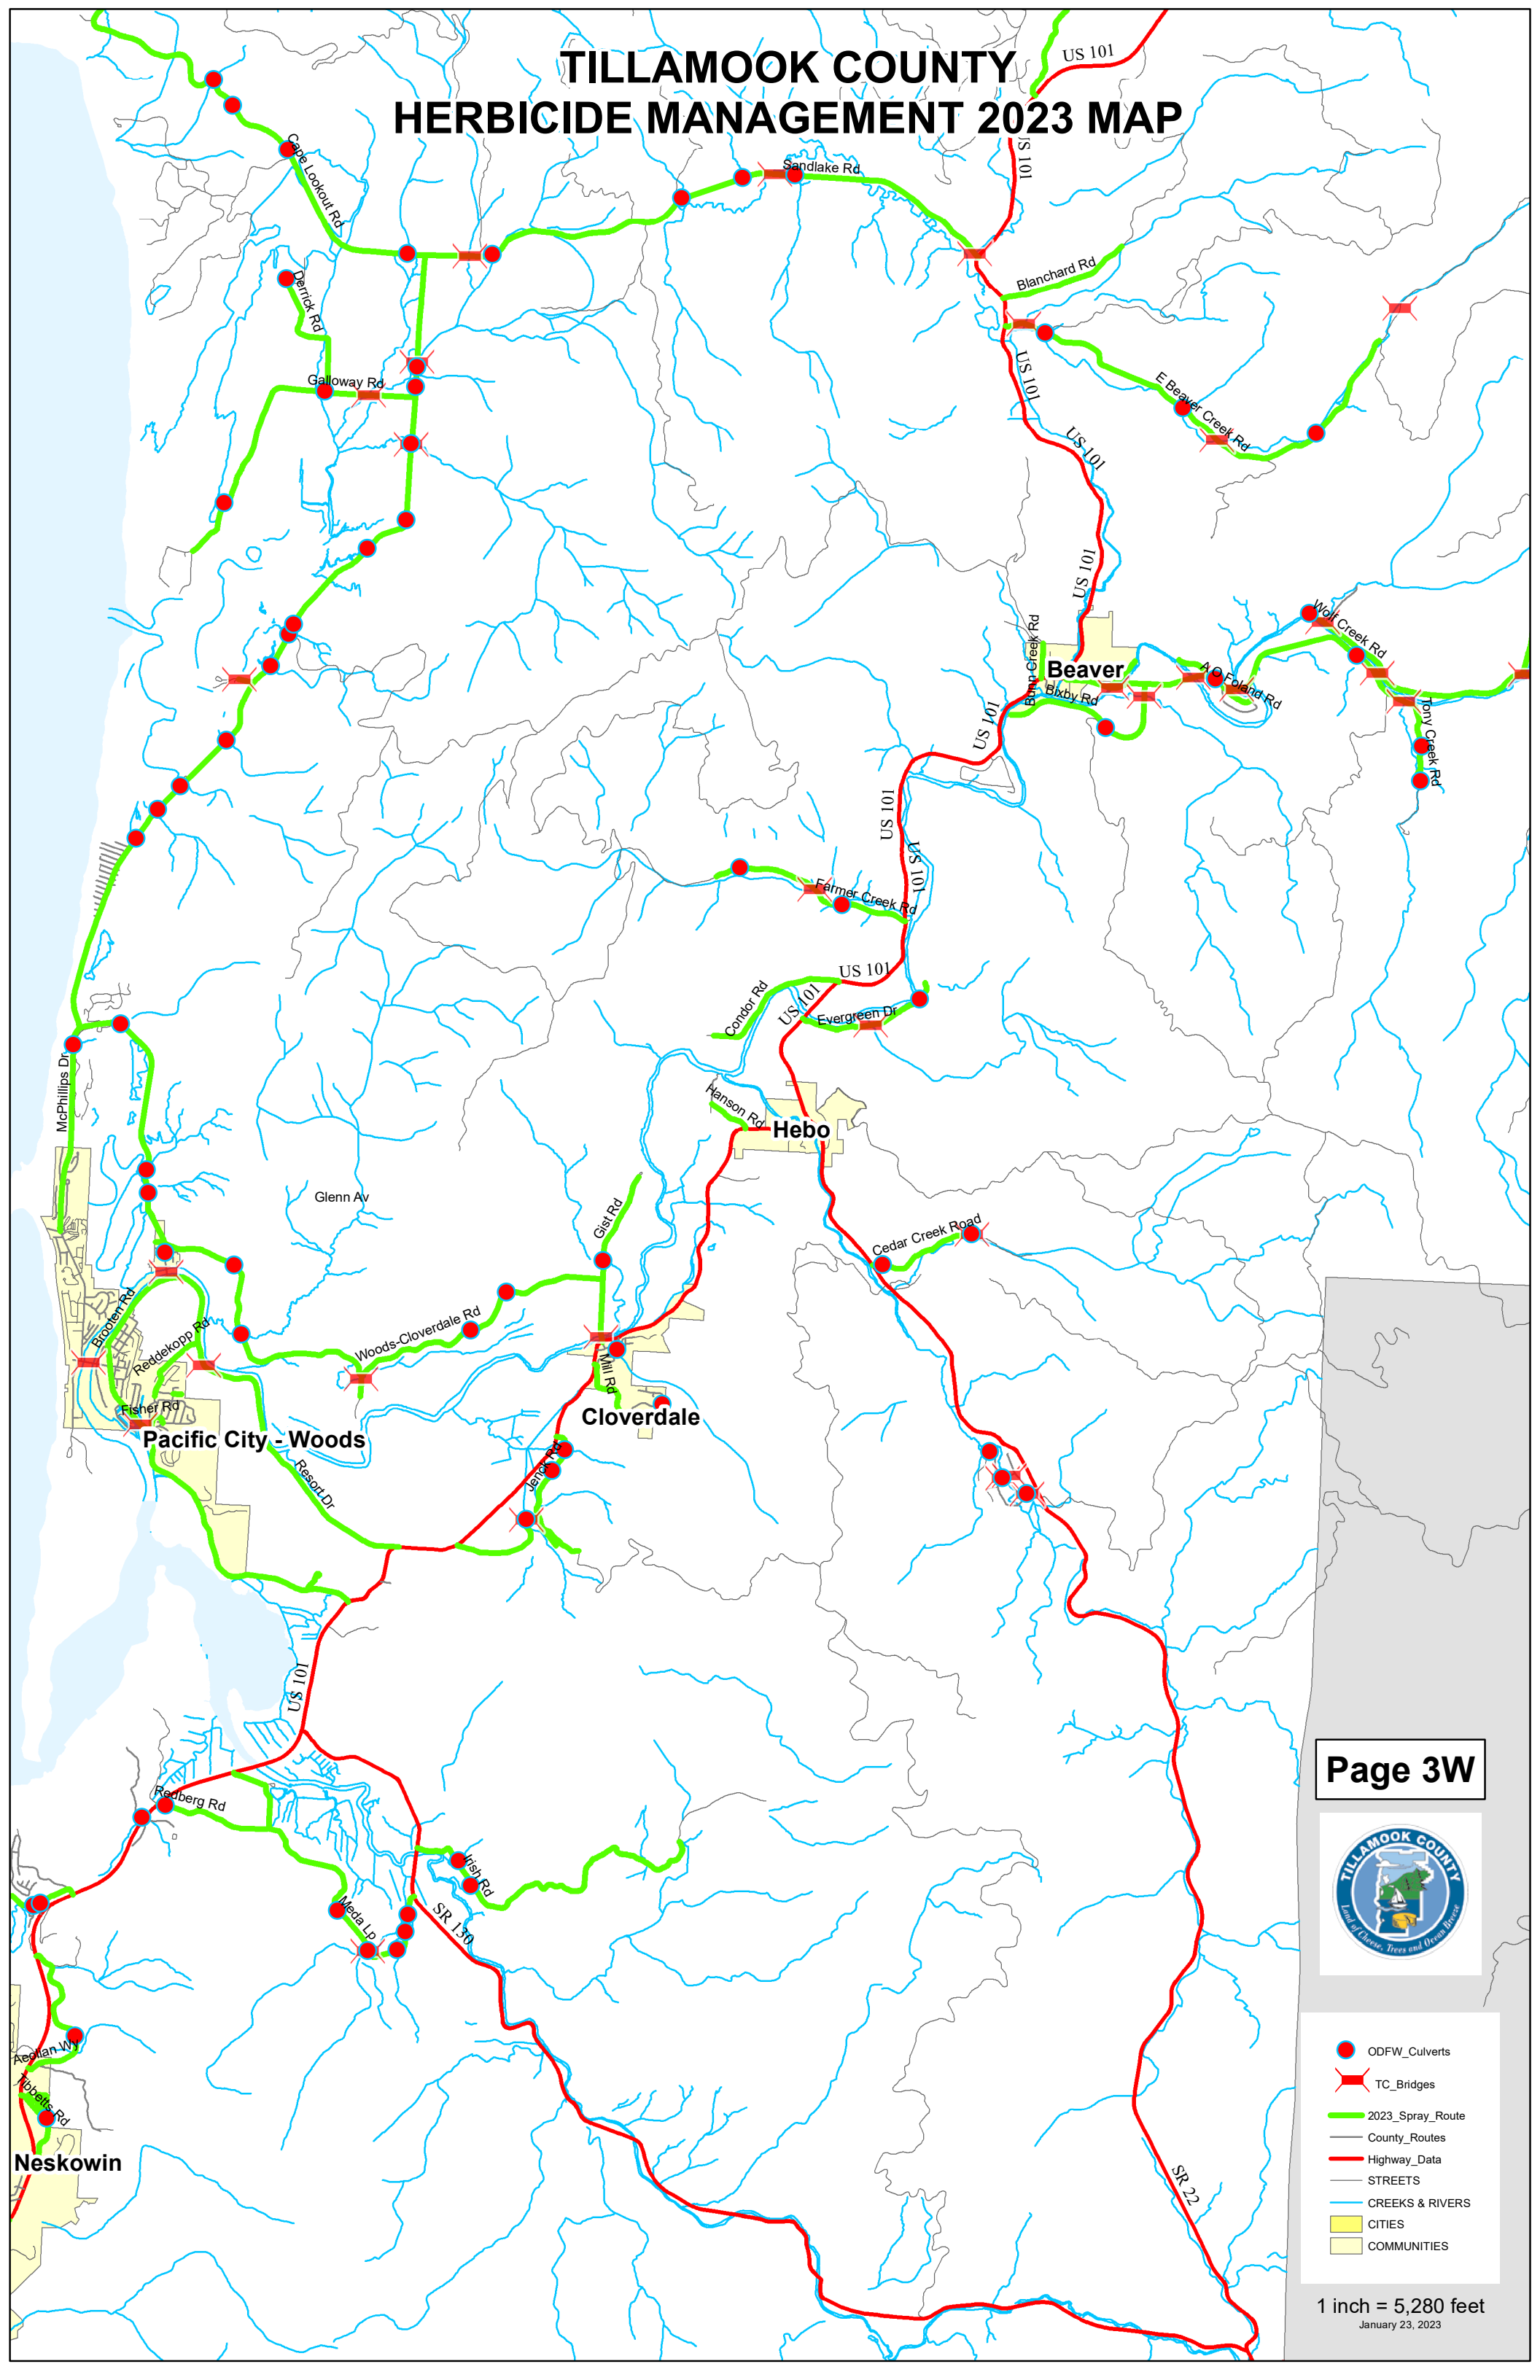

TILLAMOOK COUNTY HERBICIDE MANAGEMENT 2023 MAP

Page 2E

- ODFW_Culverts
- ✕ TC_Bridges
- 2023_Spray_Route
- County_Routes
- Highway_Data
- STREETS
- CREEKS & RIVERS
- CITIES
- COMMUNITIES

1 inch = 5,280 feet

January 23, 2023

TILLAMOOK COUNTY HERBICIDE MANAGEMENT 2023 MAP

- ODFW_Culverts
- ✕ TC_Bridges
- 2023_Spray_Route
- County_Routes
- Highway_Data
- STREETS
- CREEKS & RIVERS
- CITIES
- COMMUNITIES

TILLAMOOK COUNTY HERBICIDE MANAGEMENT 2023 MAP