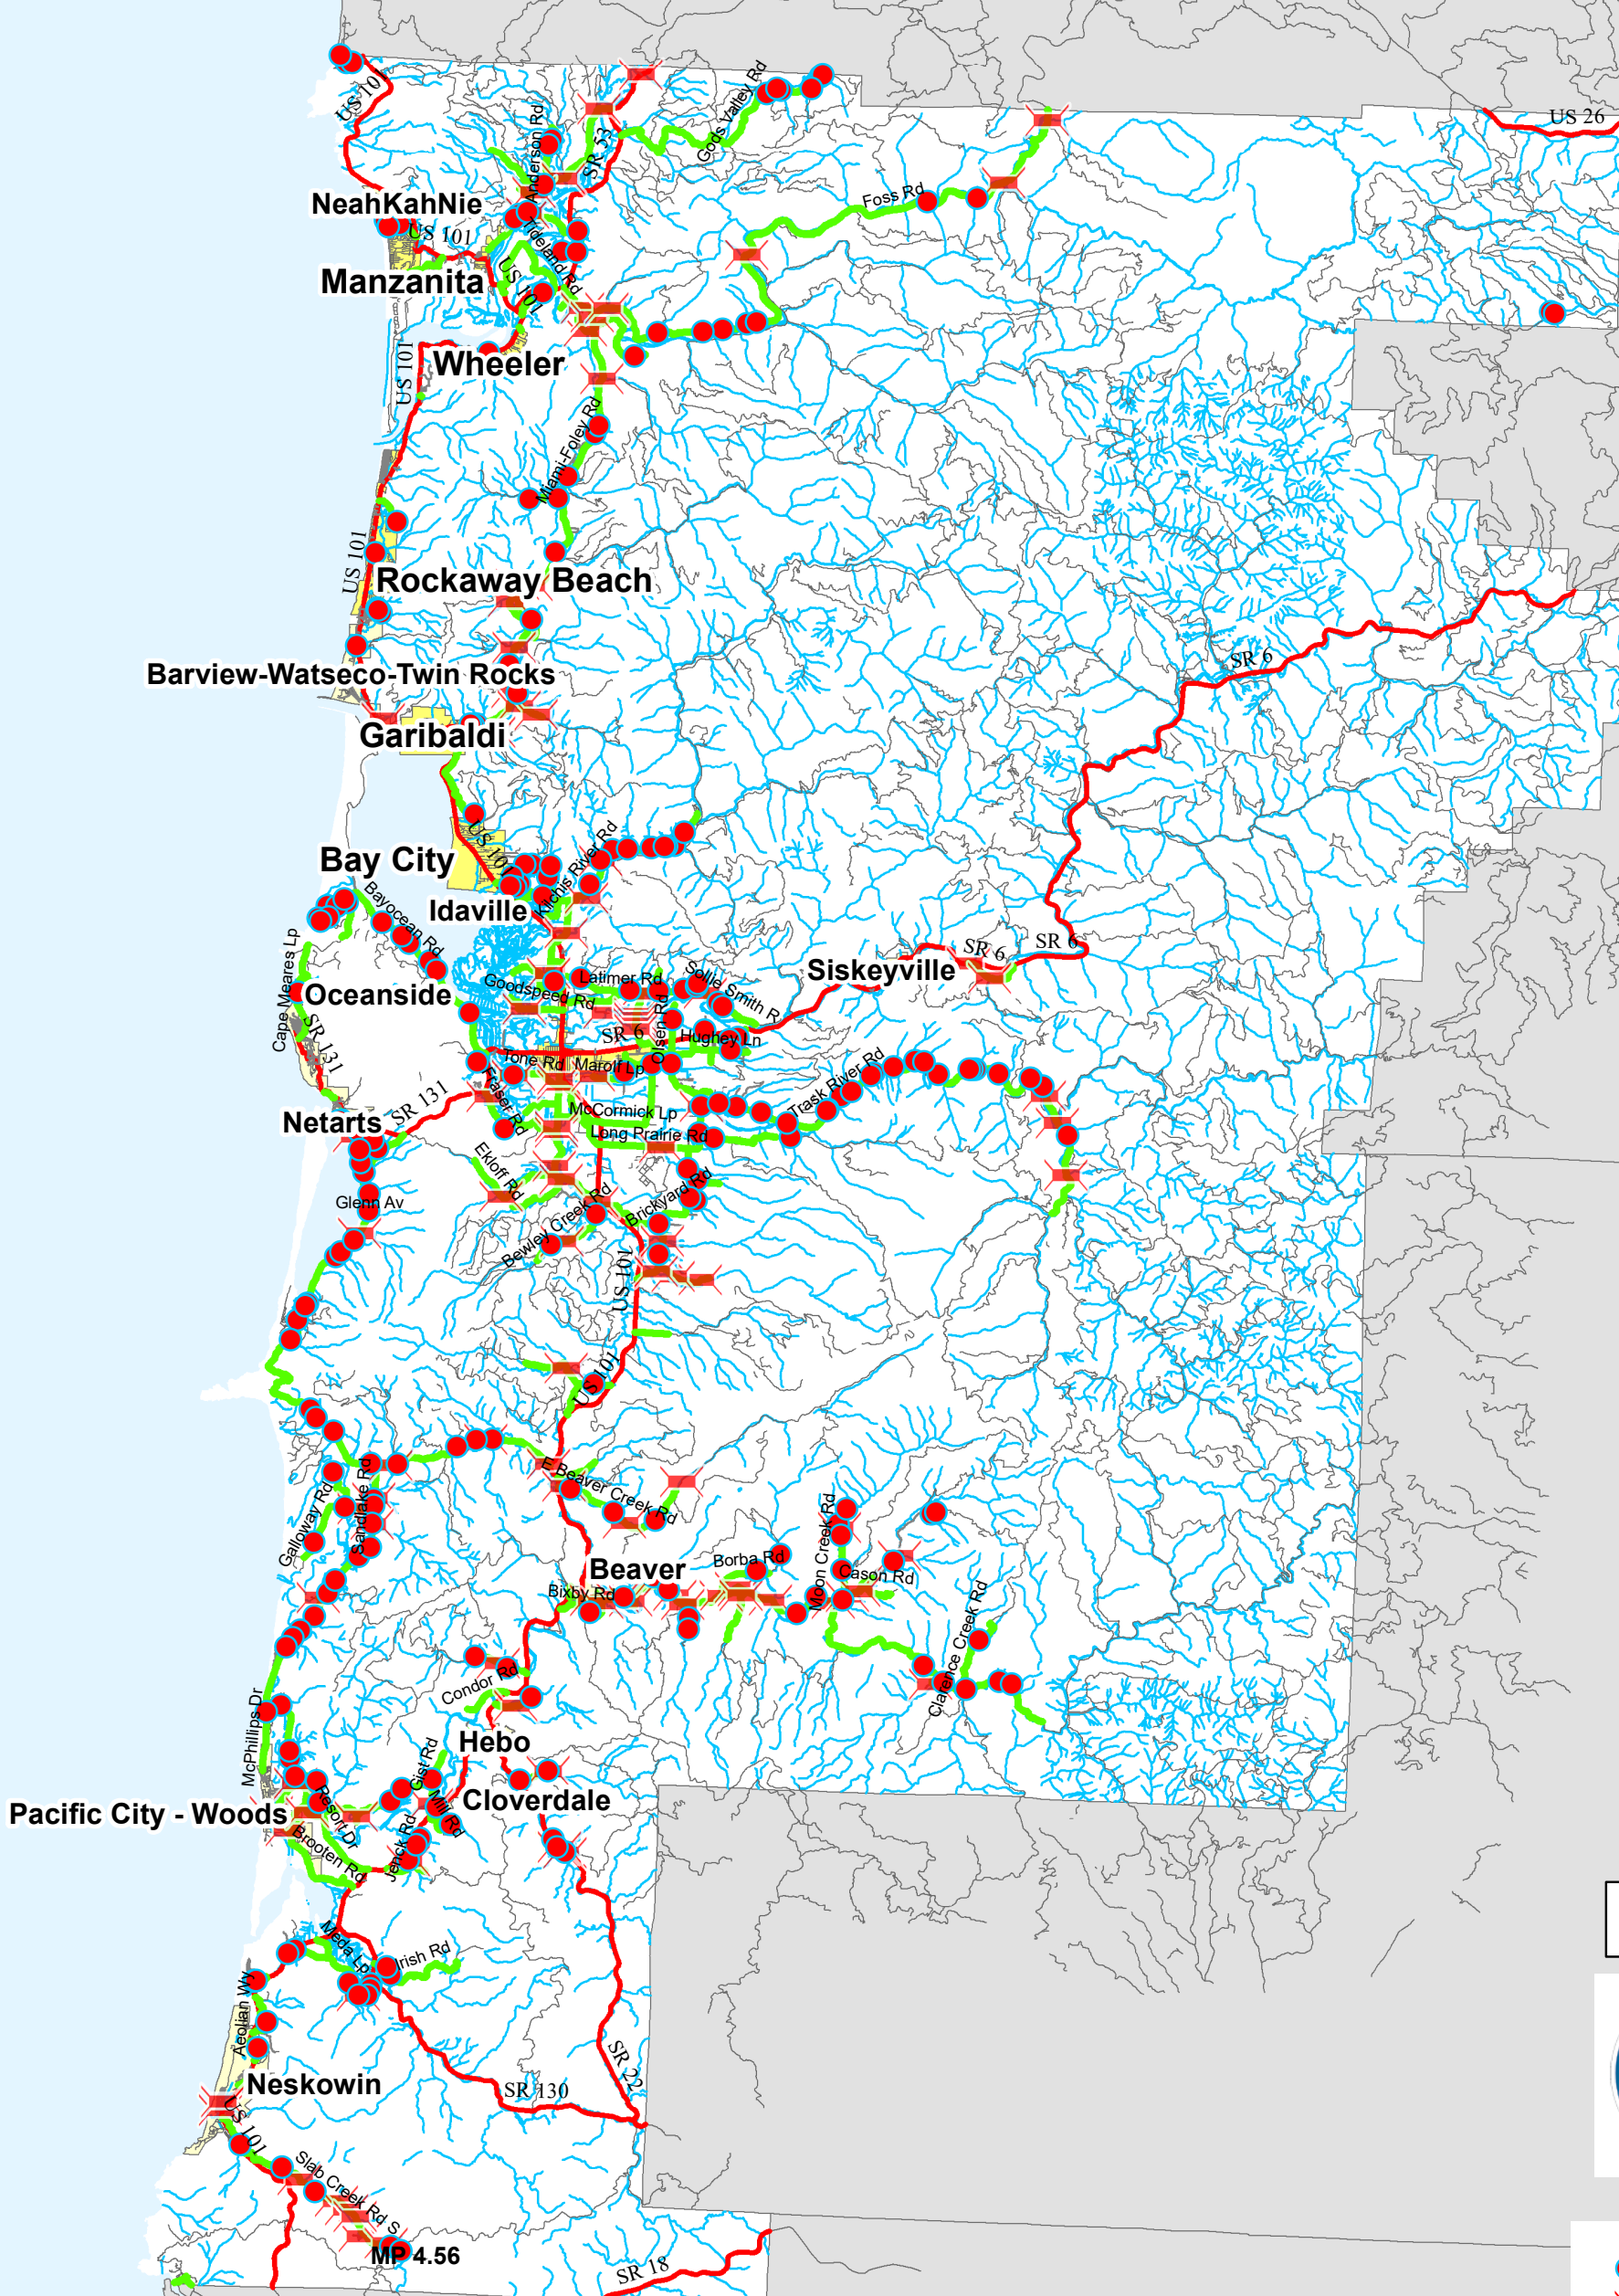

TILLAMOOK COUNTY HERBICIDE MANAGEMENT 2023 MAP

County

- ODFW_Culverts
- ▧ TC_Bridges
- 2023_Spray_Route
- County_Routes
- Highway_Data
- STREETS
- CREEKS & RIVERS
- CITIES
- COMMUNITIES

1 inch = 21,120 feet
January 23, 2023

TILLAMOOK COUNTY HERBICIDE MANAGEMENT 2023 MAP

Page 1

- ODFW_Culverts
- X TC_Bridges
- 2023_Spray_Route
- County_Routes
- Highway_Data
- STREETS
- CREEKS & RIVERS
- CITIES
- COMMUNITIES

1 inch = 5,280 feet
January 23, 2023

TILLAMOOK COUNTY HERBICIDE MANAGEMENT 2023 MAP

Page 2W

- ODFW_Culverts
- ✕ TC_Bridges
- 2023_Spray_Route
- County_Routes
- Highway_Data
- STREETS
- CREEKS & RIVERS
- CITIES
- COMMUNITIES

1 inch = 5,280 feet
January 23, 2023

- ODFW_Culverts
- ⛶ TC_Bridges
- 2023_Spray_Route
- County_Routes
- Highway_Data
- STREETS
- CREEKS & RIVERS
- CITIES
- COMMUNITIES

TILLAMOOK COUNTY HERBICIDE MANAGEMENT 2023 MAP

Pacific City - Woods

Cloverdale