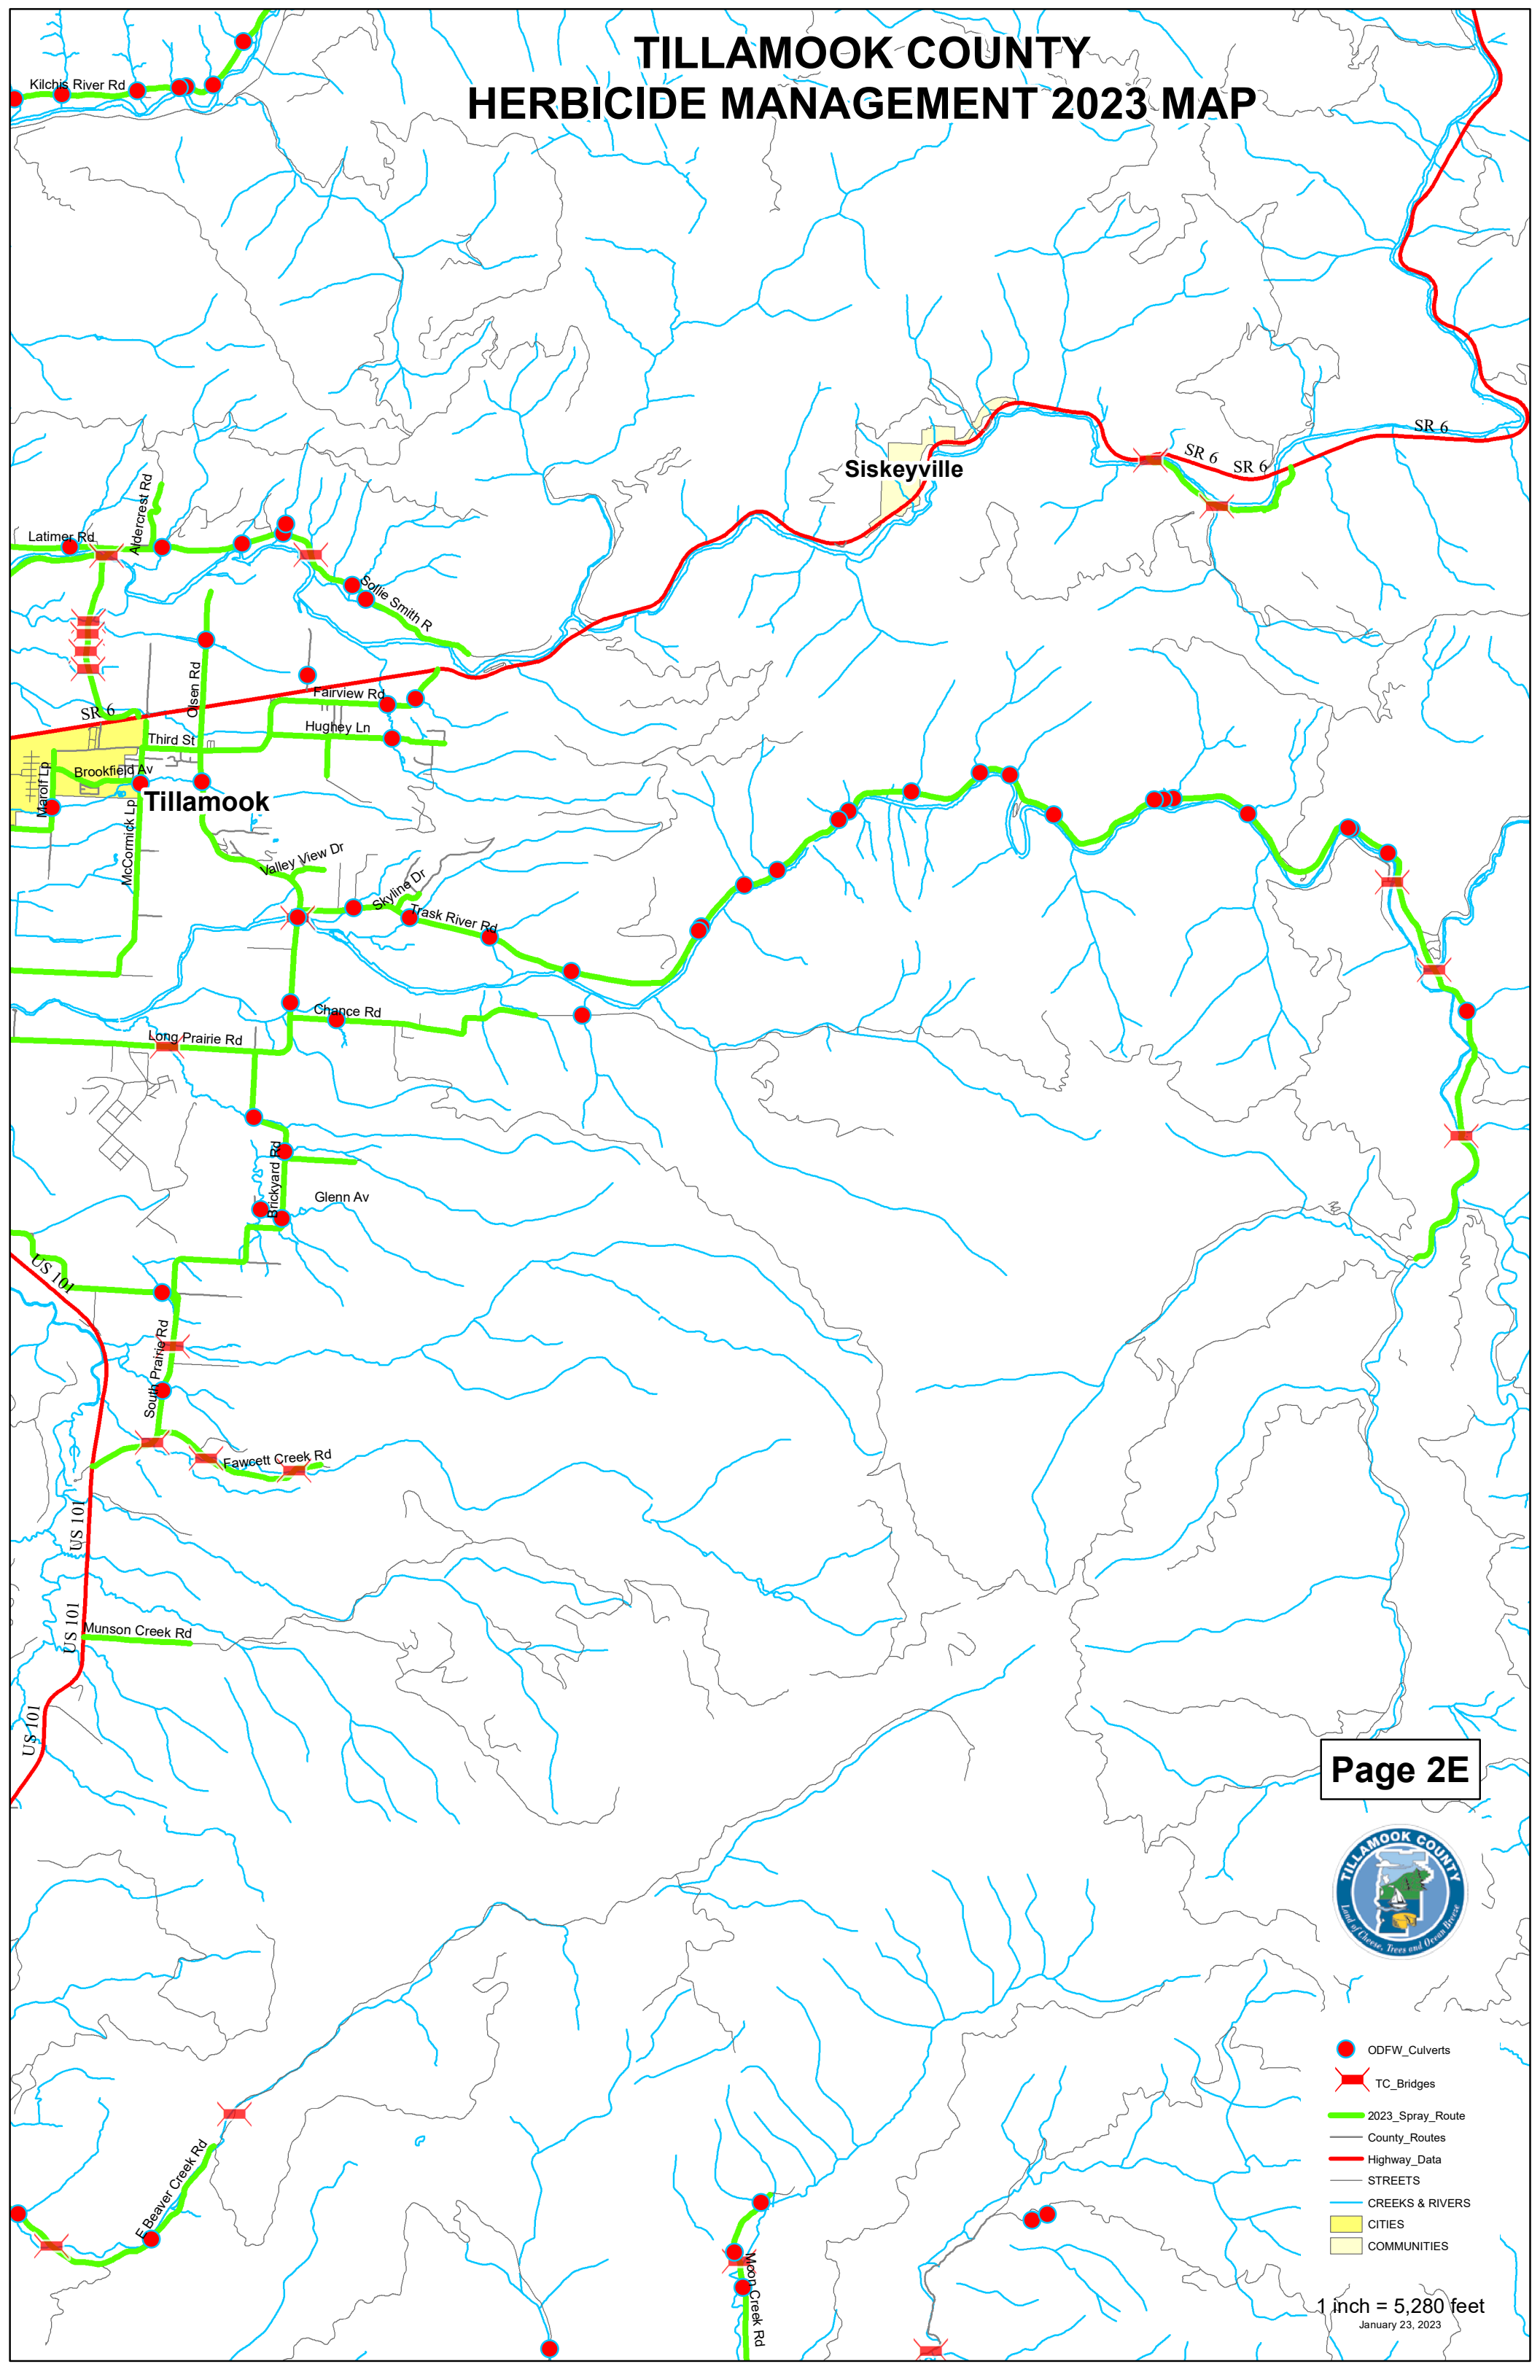

TILLAMOOK COUNTY HERBICIDE MANAGEMENT 2023 MAP

Page 2W

- ODFW_Culverts
- ✕ TC_Bridges
- 2023_Spray_Route
- County_Routes
- Highway_Data
- STREETS
- CREEKS & RIVERS
- CITIES
- COMMUNITIES

1 inch = 5,280 feet
January 23, 2023

TILLAMOOK COUNTY HERBICIDE MANAGEMENT 2023 MAP

Page 2E

- ODFW_Culverts
- ✕ TC_Bridges
- 2023_Spray_Route
- County_Routes
- Highway_Data
- STREETS
- CREEKS & RIVERS
- CITIES
- COMMUNITIES

1 inch = 5,280 feet

January 23, 2023

TILLAMOOK COUNTY HERBICIDE MANAGEMENT 2023 MAP

- ODFW_Culverts
- ✕ TC_Bridges
- 2023_Spray_Route
- County_Routes
- Highway_Data
- STREETS
- CREEKS & RIVERS
- CITIES
- COMMUNITIES

TILLAMOOK COUNTY HERBICIDE MANAGEMENT 2023 MAP

- ODFW_Culverts
- ⛶ TC_Bridges
- 2023_Spray_Route
- County_Routes
- Highway_Data
- STREETS
- CREEKS & RIVERS
- CITIES
- COMMUNITIES

TILLAMOOK COUNTY HERBICIDE MANAGEMENT 2023 MAP

Pacific City - Woods

Cloverdale