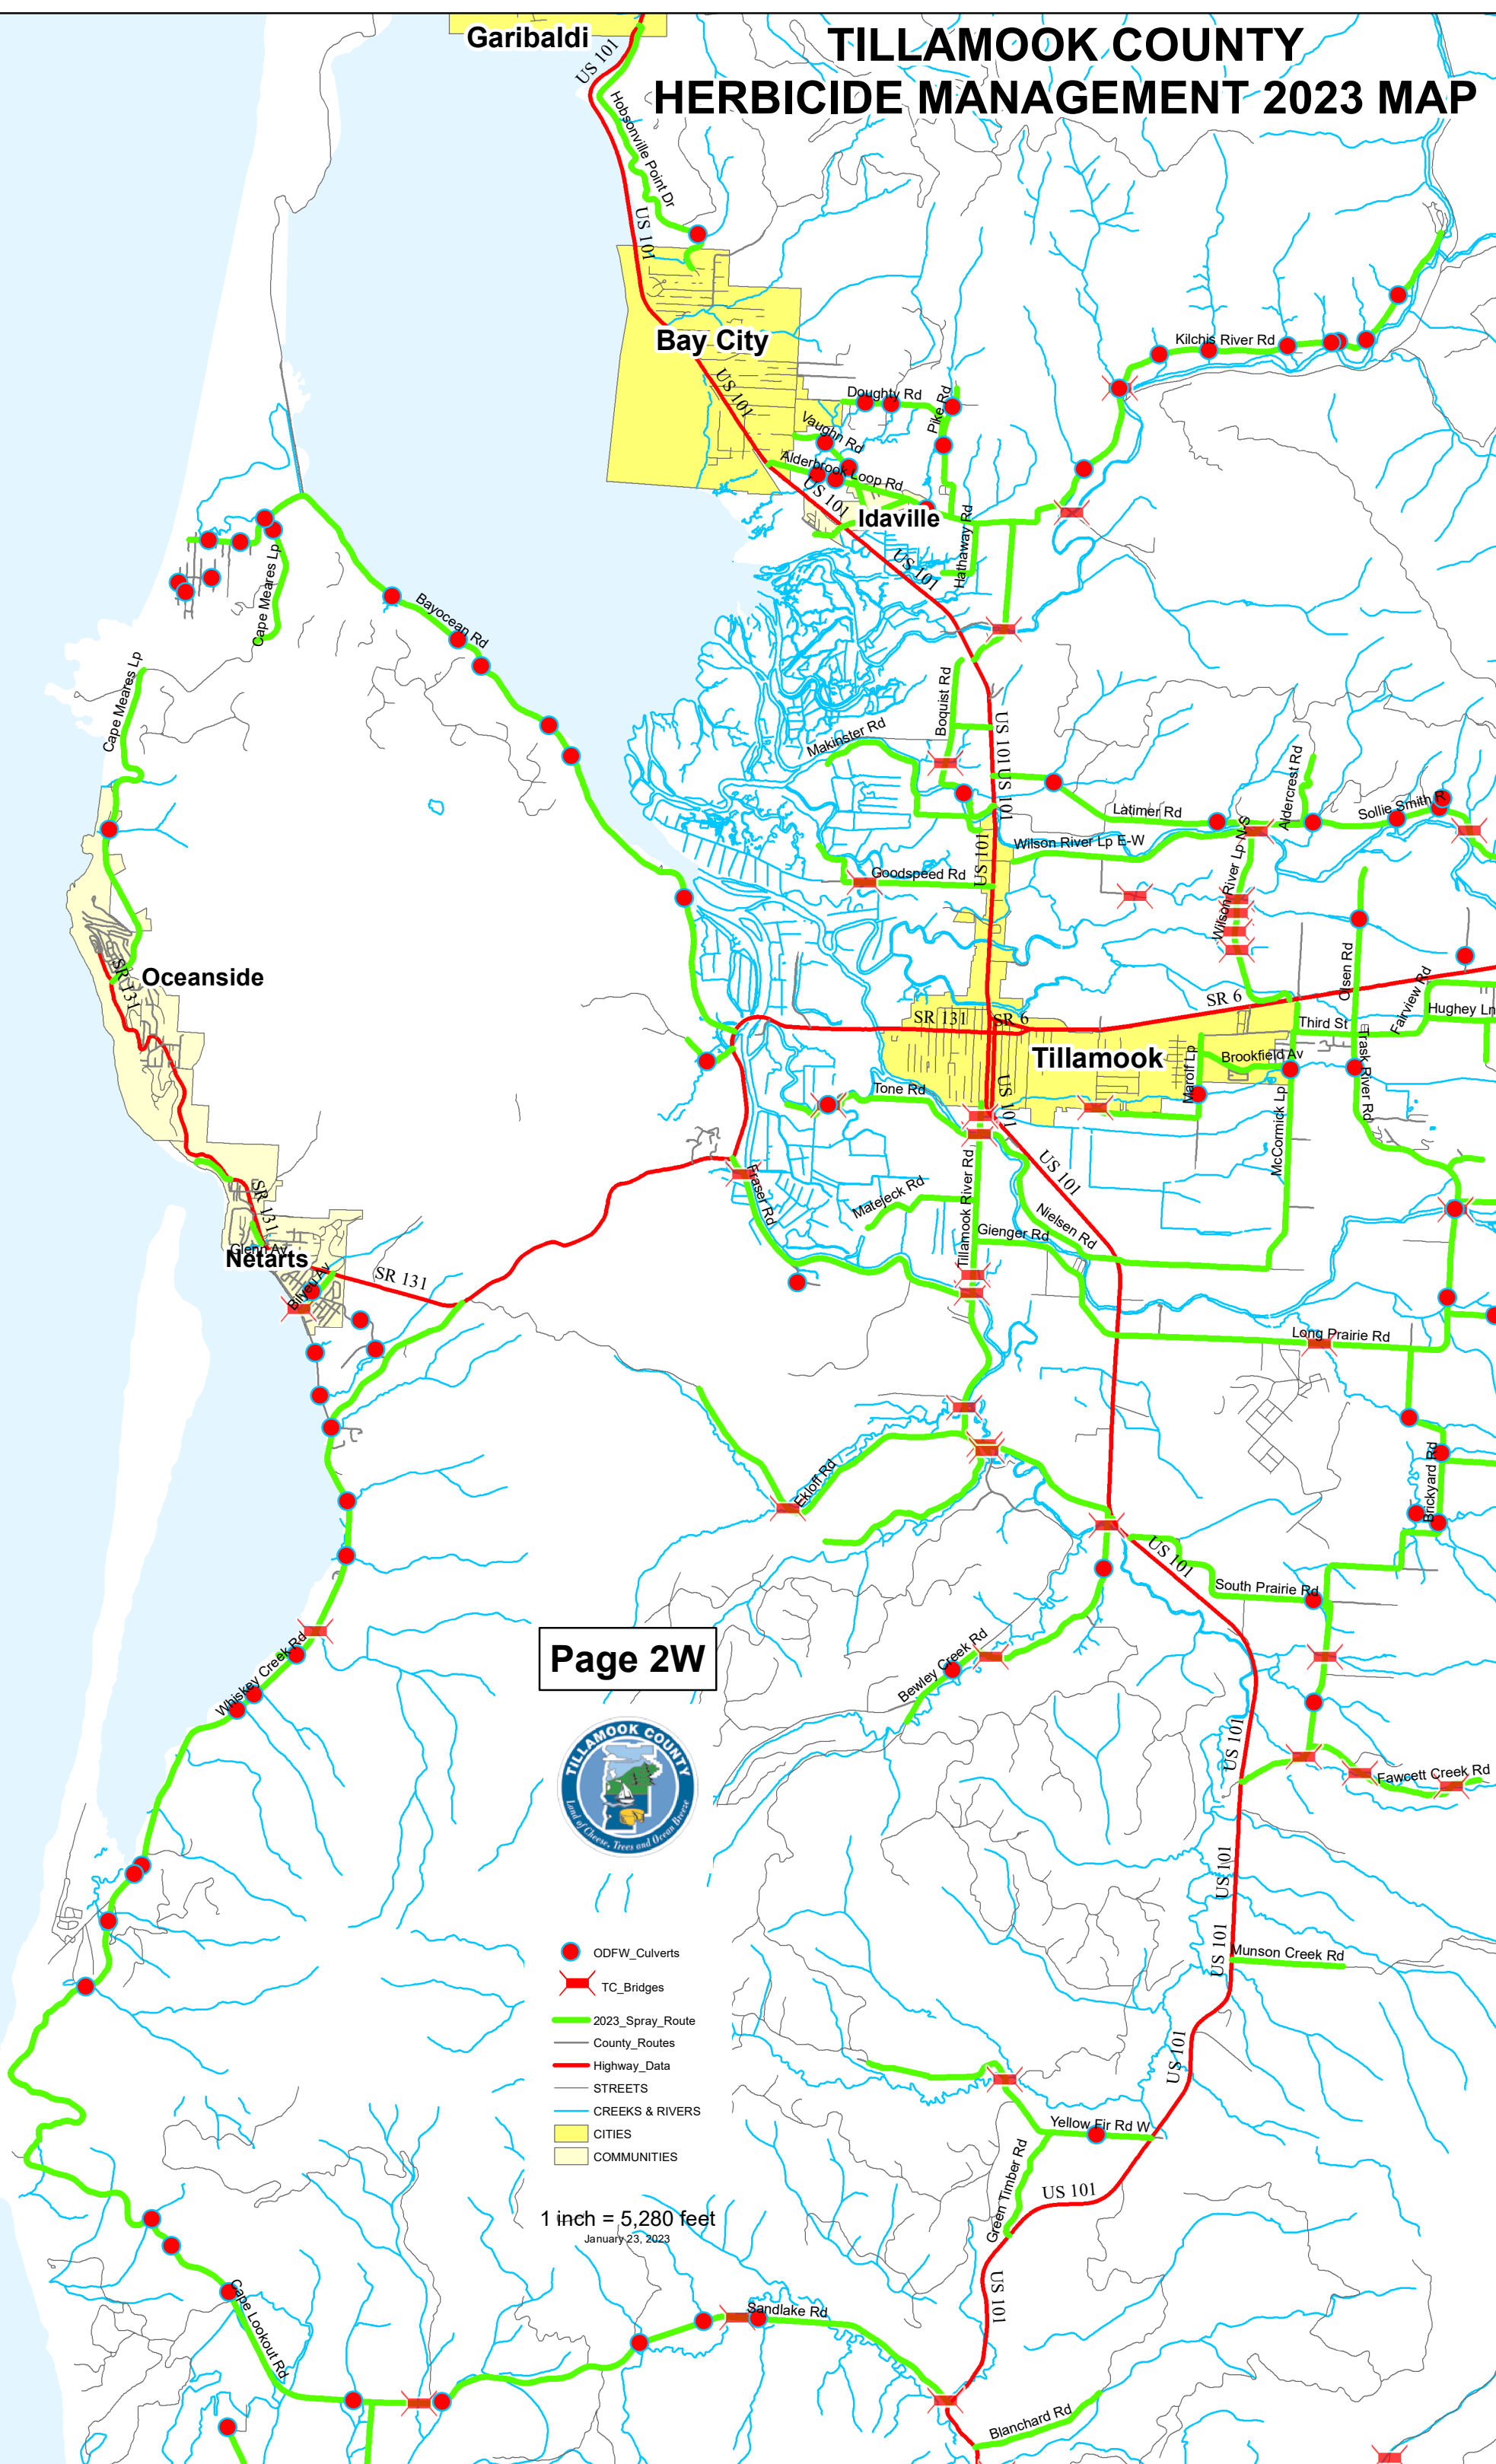

TILLAMOOK COUNTY HERBICIDE MANAGEMENT 2023 MAP

Page 1

- ODFW_Culverts
- X TC_Bridges
- 2023_Spray_Route
- County_Routes
- Highway_Data
- STREETS
- CREEKS & RIVERS
- CITIES
- COMMUNITIES

1 inch = 5,280 feet
January 23, 2023

TILLAMOOK COUNTY HERBICIDE MANAGEMENT 2023 MAP

Page 2W

- ODFW_Culverts
- ✕ TC_Bridges
- 2023_Spray_Route
- County_Routes
- Highway_Data
- STREETS
- CREEKS & RIVERS
- CITIES
- COMMUNITIES

1 inch = 5,280 feet
January 23, 2023