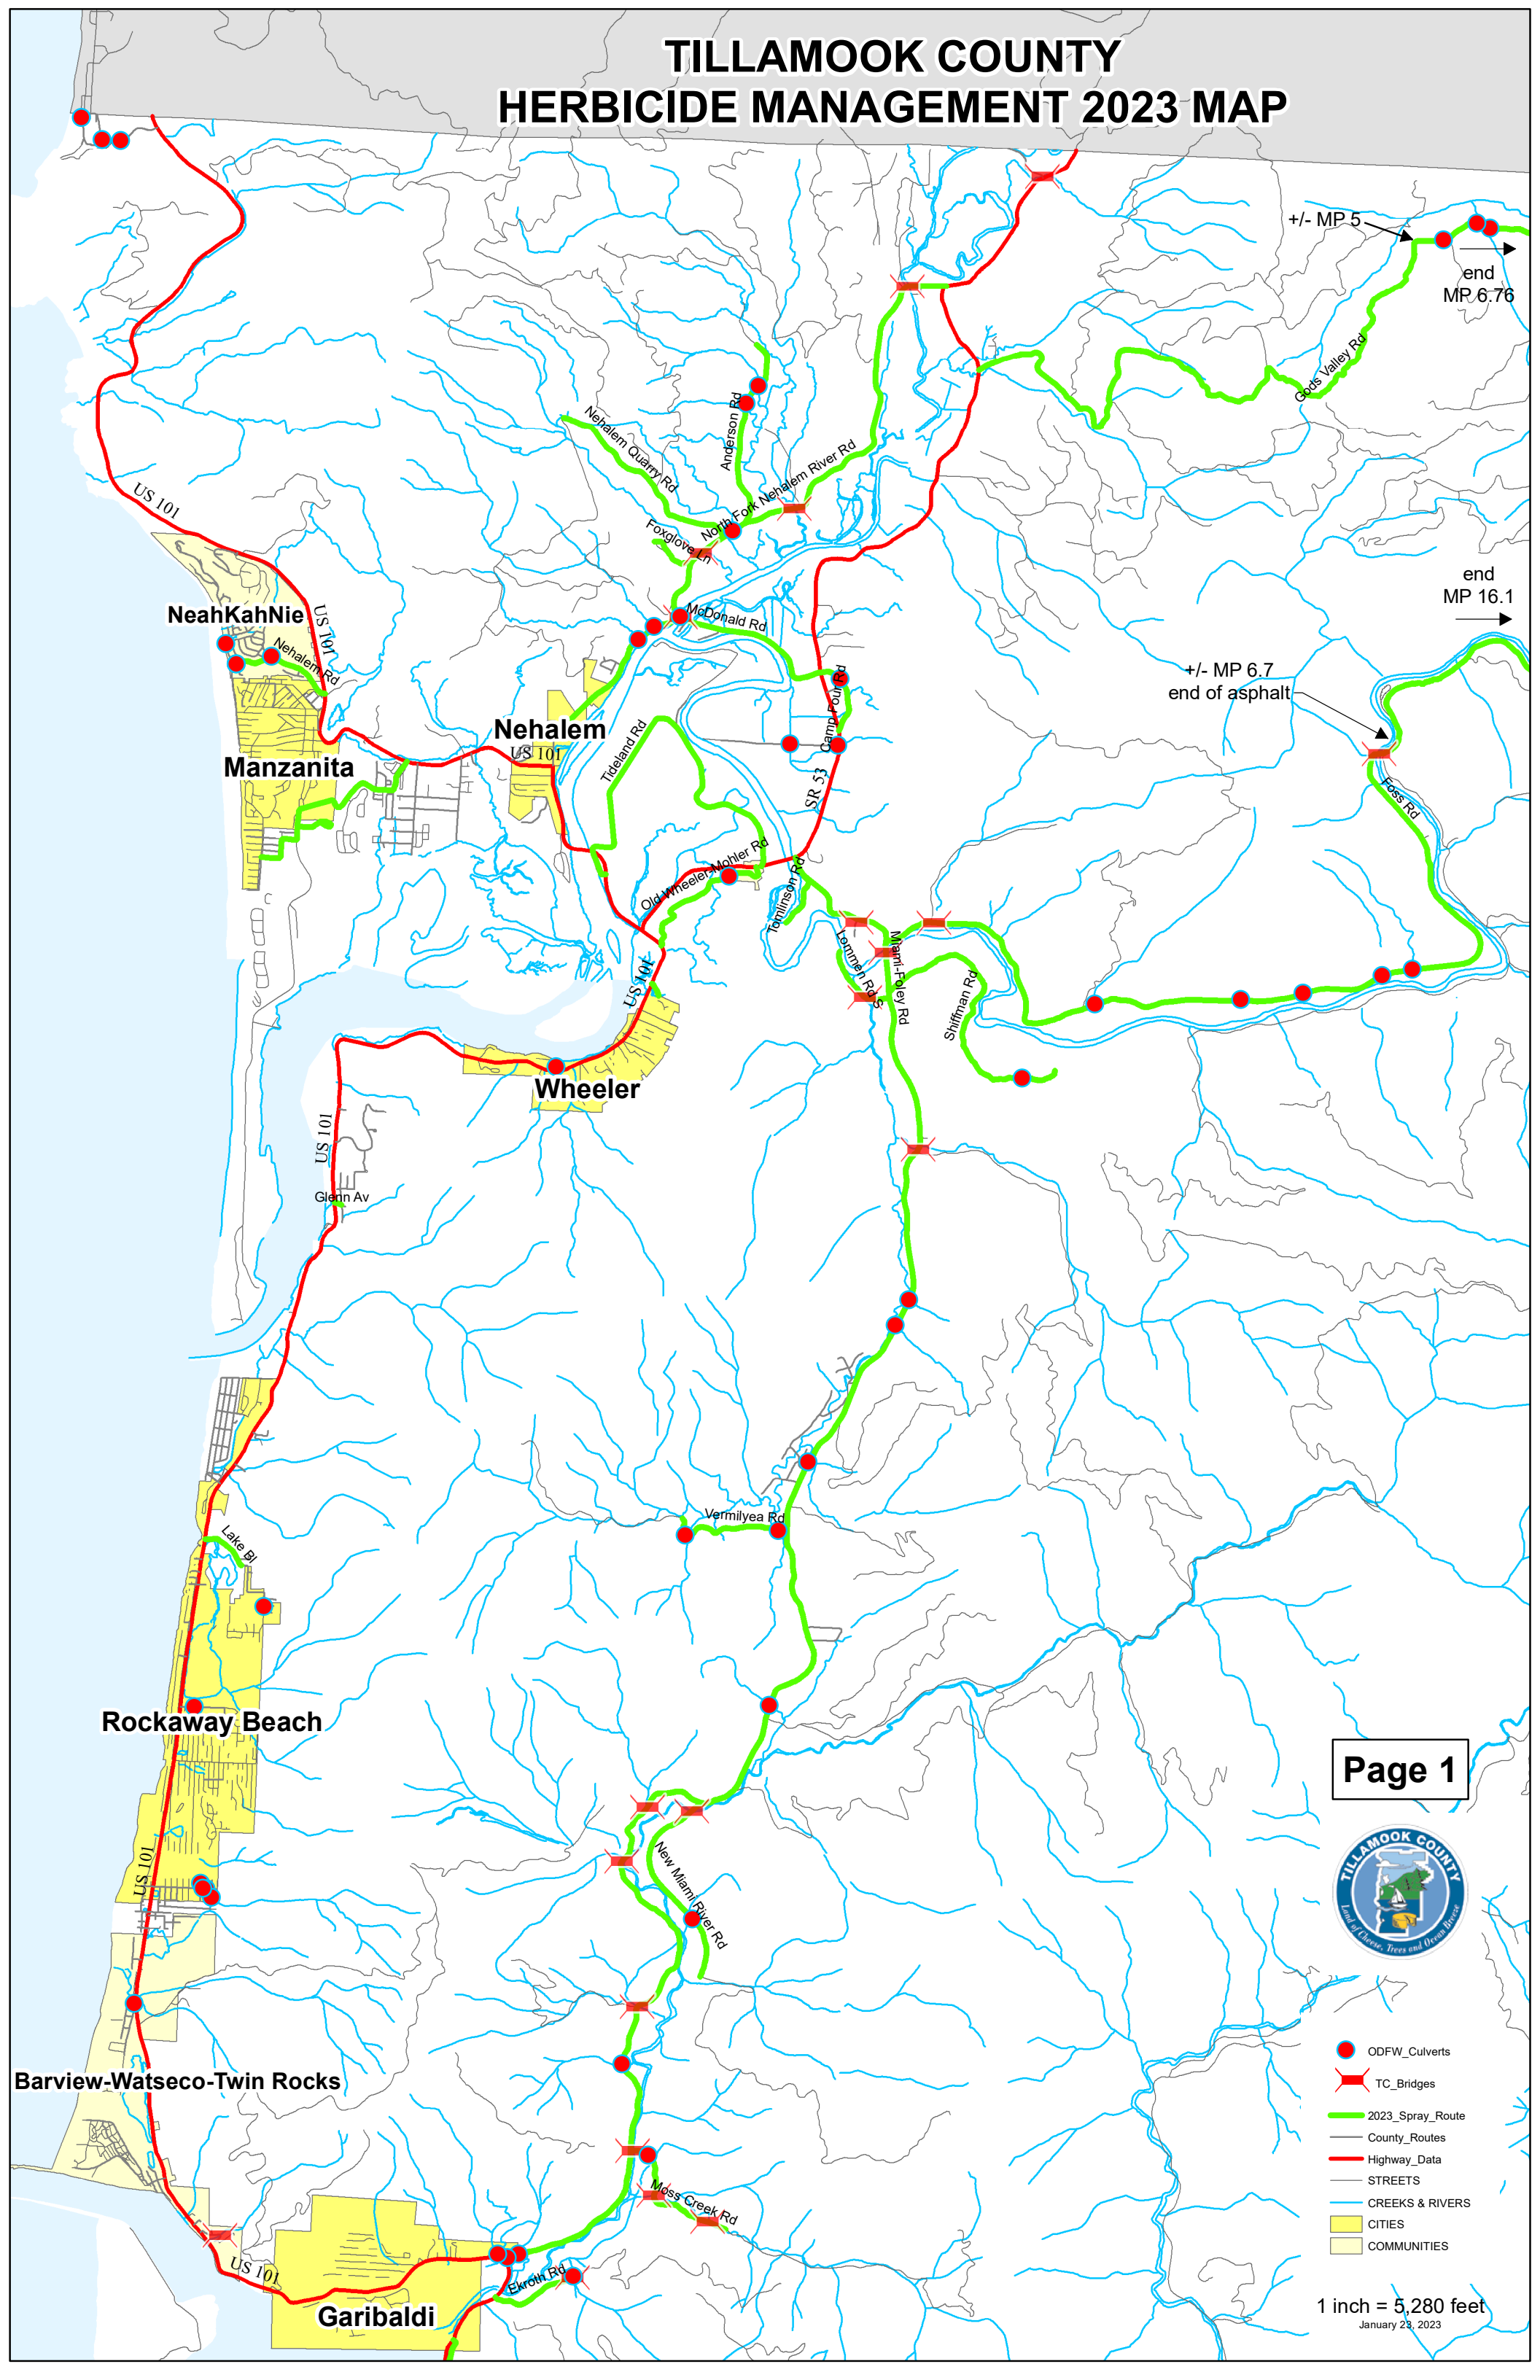

TILLAMOOK COUNTY HERBICIDE MANAGEMENT 2023 MAP

County

- ODFW_Culverts
- ▧ TC_Bridges
- 2023_Spray_Route
- County_Routes
- Highway_Data
- STREETS
- CREEKS & RIVERS
- CITIES
- COMMUNITIES

1 inch = 21,120 feet
January 23, 2023

TILLAMOOK COUNTY HERBICIDE MANAGEMENT 2023 MAP

Page 1

- ODFW_Culverts
- X TC_Bridges
- 2023_Spray_Route
- County_Routes
- Highway_Data
- STREETS
- CREEKS & RIVERS
- CITIES
- COMMUNITIES

1 inch = 5,280 feet
January 23, 2023

TILLAMOOK COUNTY HERBICIDE MANAGEMENT 2023 MAP

Page 2W

- ODFW_Culverts
- ✕ TC_Bridges
- 2023_Spray_Route
- County_Routes
- Highway_Data
- STREETS
- CREEKS & RIVERS
- CITIES
- COMMUNITIES

1 inch = 5,280 feet
January 23, 2023