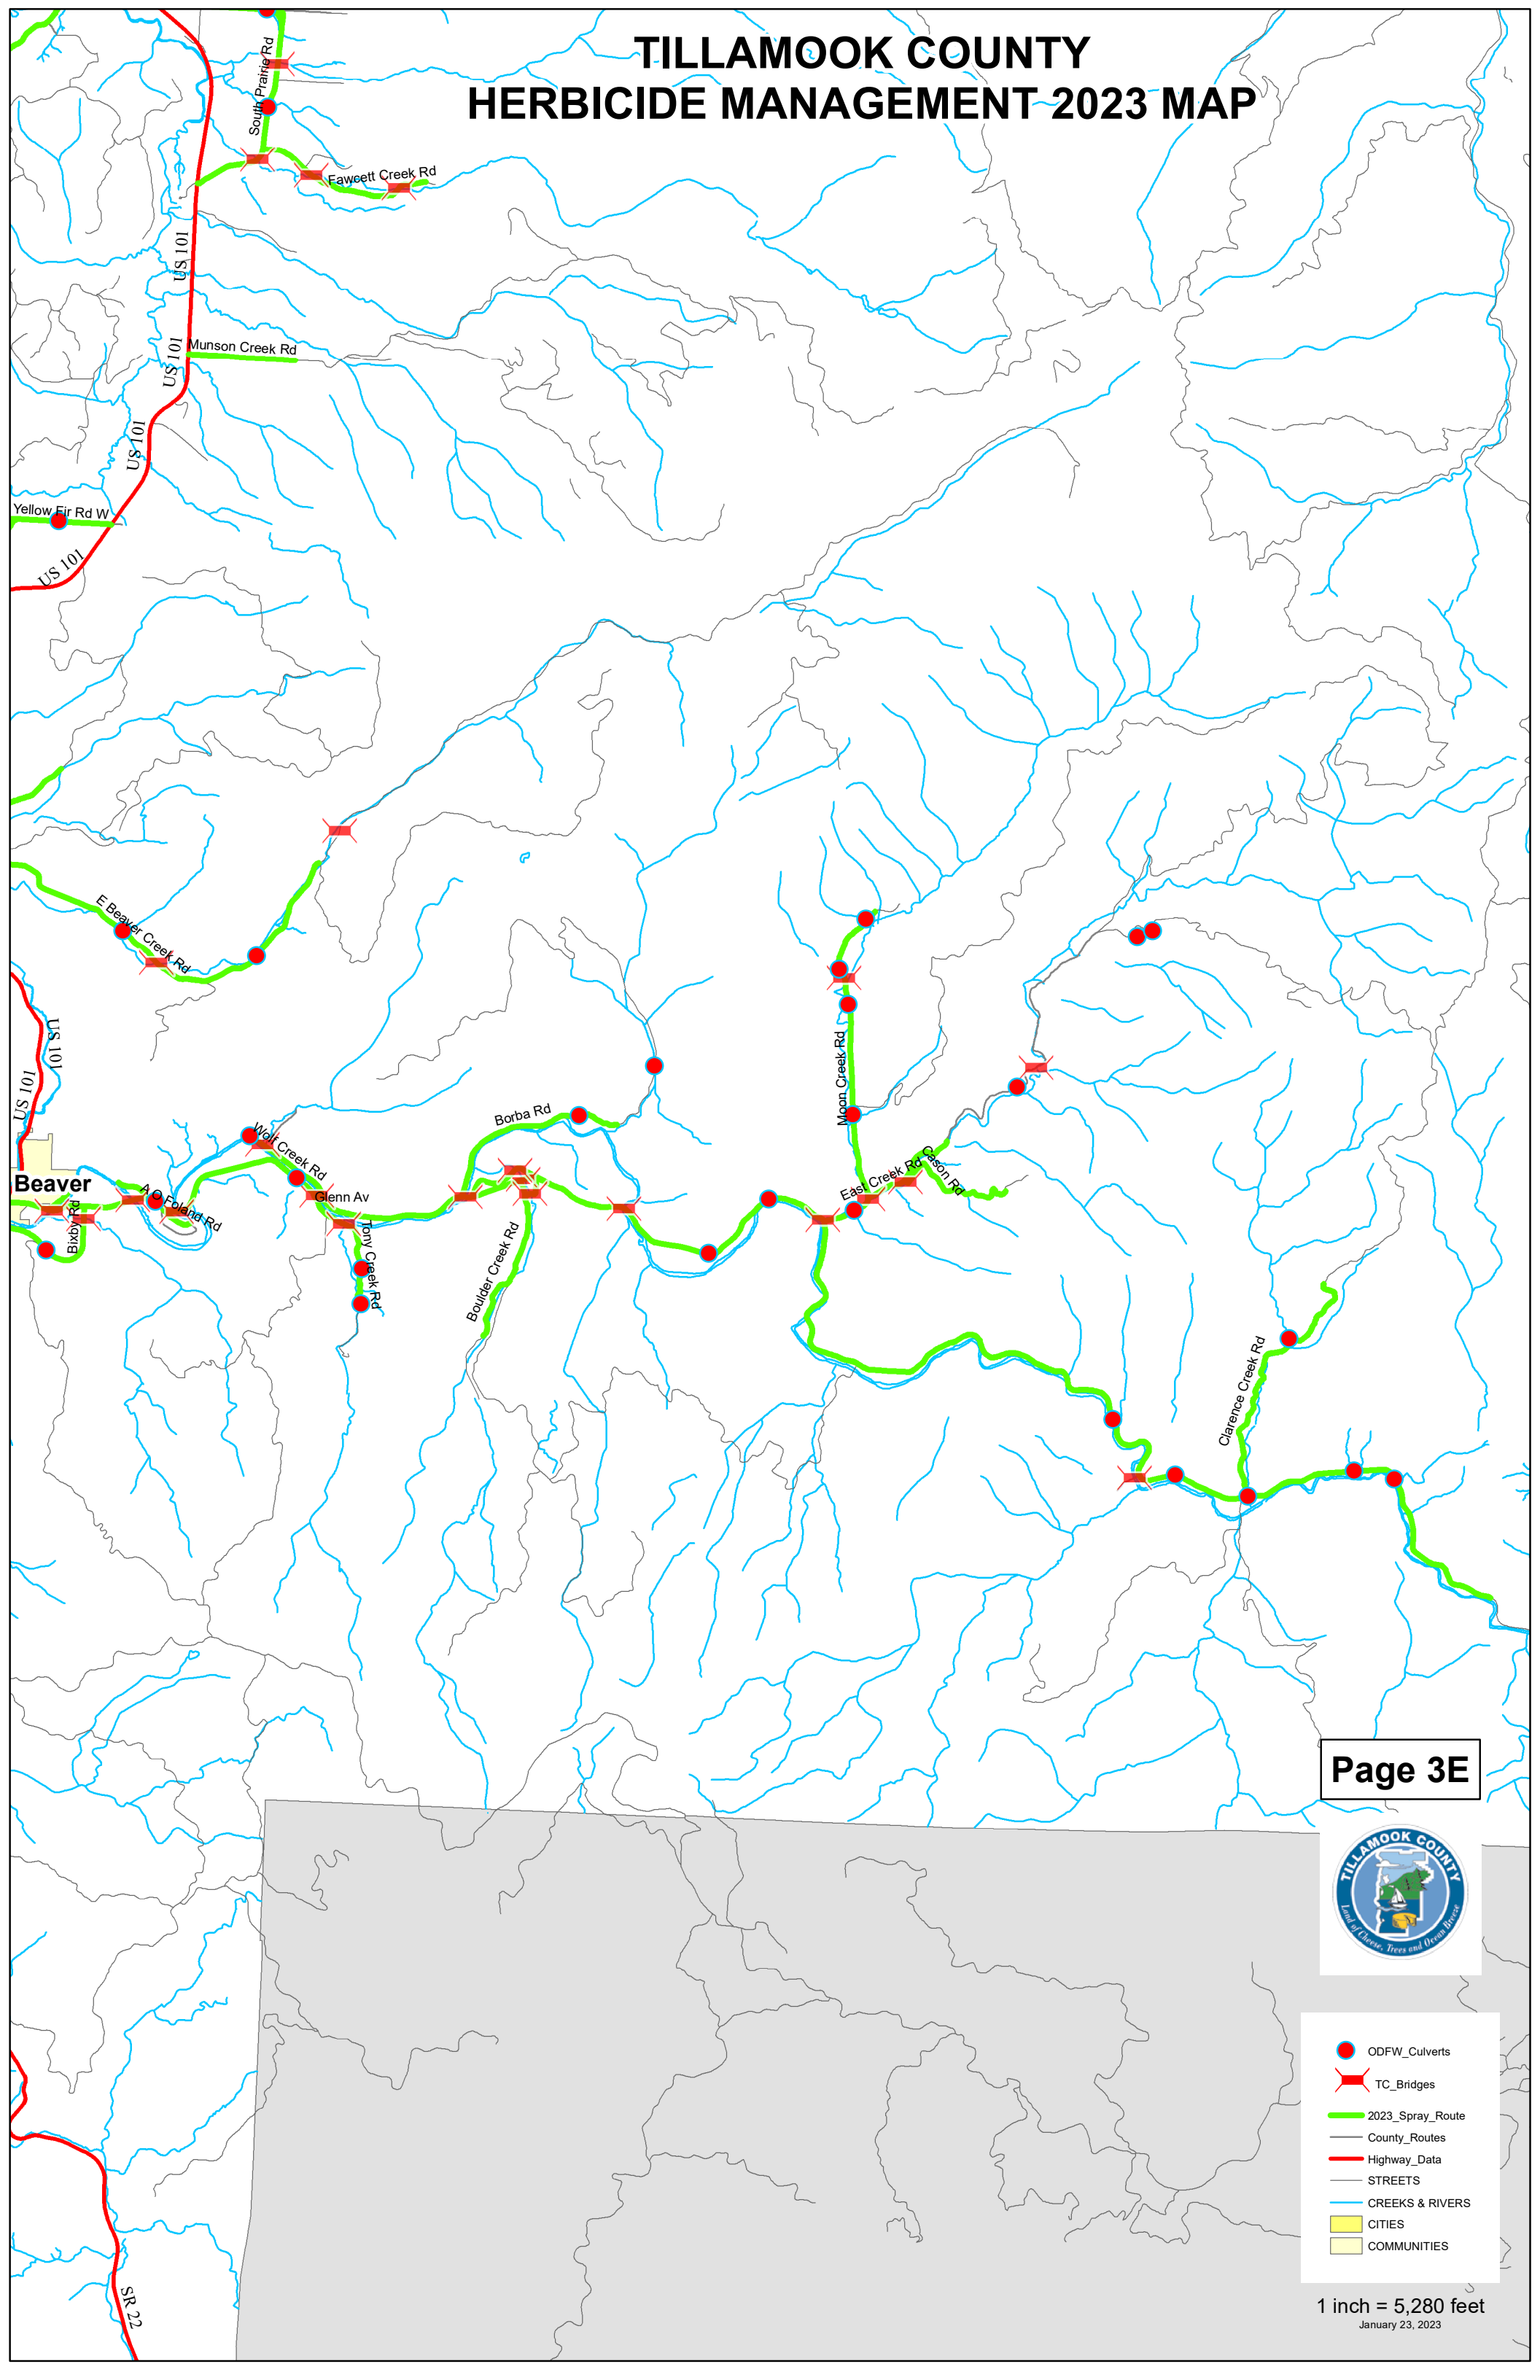

TILLAMOOK COUNTY HERBICIDE MANAGEMENT 2023 MAP

Page 2W

- ODFW_Culverts
- ✕ TC_Bridges
- 2023_Spray_Route
- County_Routes
- Highway_Data
- STREETS
- CREEKS & RIVERS
- CITIES
- COMMUNITIES

1 inch = 5,280 feet
January 23, 2023

TILLAMOOK COUNTY HERBICIDE MANAGEMENT 2023 MAP

Page 2E

- ODFW_Culverts
- ✕ TC_Bridges
- 2023_Spray_Route
- County_Routes
- Highway_Data
- STREETS
- CREEKS & RIVERS
- CITIES
- COMMUNITIES

1 inch = 5,280 feet

January 23, 2023

TILLAMOOK COUNTY HERBICIDE MANAGEMENT 2023 MAP

- ODFW_Culverts
- ✕ TC_Bridges
- 2023_Spray_Route
- County_Routes
- Highway_Data
- STREETS
- CREEKS & RIVERS
- CITIES
- COMMUNITIES

TILLAMOOK COUNTY HERBICIDE MANAGEMENT 2023 MAP

- ODFW_Culverts
- ⛶ TC_Bridges
- 2023_Spray_Route
- County_Routes
- Highway_Data
- STREETS
- CREEKS & RIVERS
- CITIES
- COMMUNITIES

TILLAMOOK COUNTY HERBICIDE MANAGEMENT 2023 MAP

Pacific City - Woods

Cloverdale